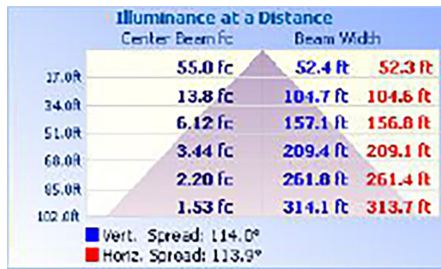

TECHNICAL DATA

LIGHT SPECIFICATIONS

Lumens	45,215 lm
Efficacy	150 lm/W
CCT	5000K
CRI	80
Dimmable	0-10V
Warranty	5-year

APPROVALS AND LISTINGS

cUL	E482965
DLC Premium	PLAFKW8P8B7P

ILLUMINANCE AT A DISTANCE