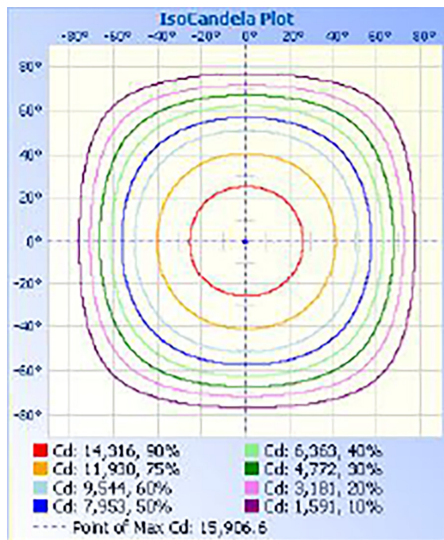

### CONSTRUCTION

Housing	Aluminum alloy
Cover	Tempered glass
Finish	Black
IP Rating	IP65
Net Weight	6.8 kg
Carton Qty	1
Carton Weight	8.5 kg
Carton Dimensions	442x 442 x 206 mm

### ISOCANDELA PLOT

### DIMENSIONS