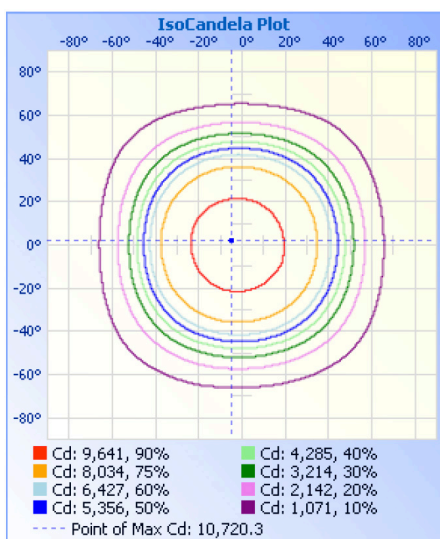

Newly Designed,
Shatterproof
Polycarbonate Optics
meet/exceed DLC 5.1
glare standards

Easy Twist-on
Motion Sensor
Sold separately

Polyester Powder
Coat Finish
(Black)

TECHNICAL DATA

LIGHT SPECIFICATIONS

| | |
|------------|------------|
| Lumens | 21,363 lm |
| Efficacy | 143 lm/W |
| CCT | 4000K |
| CRI | 83 |
| Beam Angle | 90° |
| Dimmable | 0-10V |
| L70 Life | 50,000 hrs |
| Warranty | 5-year |

APPROVALS AND LISTINGS

| | |
|-------------|--------------|
| cUL | E482965 |
| DLC Premium | PL1IGWAE7JH6 |

ISOCANDELA PLOT

ILLUMINANCE AT A DISTANCE

| | Center Beam fc | Beam Width | |
|---------|----------------|------------|----------|
| 17.0ft | 36.7 fc | 33.6 ft | 33.8 ft |
| 34.0ft | 9.19 fc | 67.1 ft | 67.7 ft |
| 51.0ft | 4.08 fc | 100.7 ft | 101.5 ft |
| 68.0ft | 2.30 fc | 134.3 ft | 135.3 ft |
| 85.0ft | 1.47 fc | 167.8 ft | 169.1 ft |
| 102.0ft | 1.02 fc | 201.4 ft | 203.0 ft |