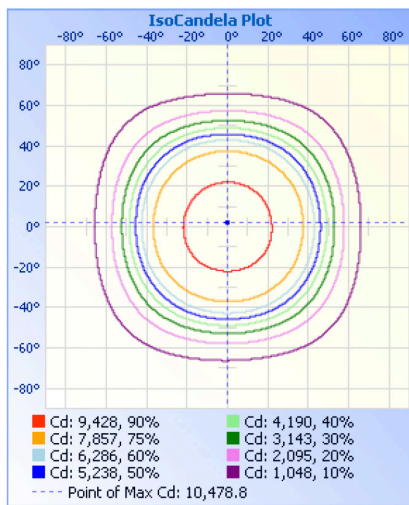

Newly Designed,
Shatterproof
Polycarbonate Optics
meet/exceed DLC 5.1
glare standards

Easy Twist-on
Motion Sensor
Sold separately

Polyester Powder
Coat Finish
(Black)

TECHNICAL DATA

LIGHT SPECIFICATIONS

| | |
|------------|------------|
| Lumens | 21,432 lm |
| Efficacy | 141 lm/W |
| CCT | 5000K |
| CRI | 80 |
| Beam Angle | 90° |
| Dimmable | 0-10V |
| L70 Life | 50,000 hrs |
| Warranty | 5-year |

APPROVALS AND LISTINGS

| | |
|-------------|--------------|
| cUL | E482965 |
| DLC Premium | PLGHEPCFB37T |

ISOCANDELA PLOT

ILLUMINANCE AT A DISTANCE

| | Center Beam fc | Beam Width | |
|---------|----------------|------------|----------|
| 17.0ft | 36.2 fc | 35.0 ft | 34.9 ft |
| 34.0ft | 9.06 fc | 70.0 ft | 69.9 ft |
| 51.0ft | 4.02 fc | 105.0 ft | 104.8 ft |
| 68.0ft | 2.26 fc | 140.0 ft | 139.7 ft |
| 85.0ft | 1.45 fc | 175.0 ft | 174.7 ft |
| 102.0ft | 1.01 fc | 210.1 ft | 209.6 ft |