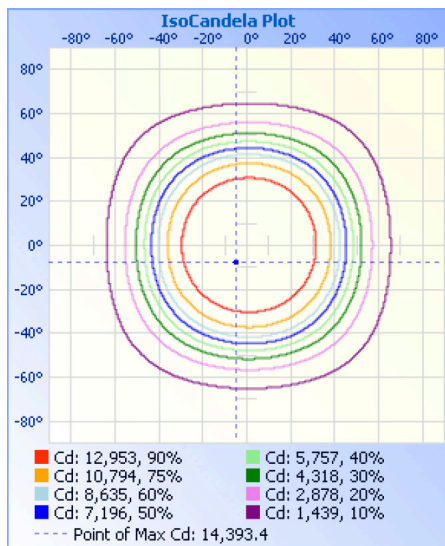

Newly Designed,
Shatterproof
Polycarbonate Optics
meet/exceed DLC 5.1
glare standards

Easy Twist-on
Motion Sensor
Sold separately

Polyester Powder
Coat Finish
(Black)

TECHNICAL DATA

LIGHT SPECIFICATIONS

Lumens	29,500 lm
Efficacy	148 lm/W
CCT	4000K
CRI	83
Beam Angle	90°
Dimmable	0-10V
L70 Life	50,000 hrs
Warranty	5-year

APPROVALS AND LISTINGS

cUL	E482965
DLC Premium	PLT8NPSZ37C1

ISOCANDELA PLOT

ILLUMINANCE AT A DISTANCE

	Center Beam fc	Beam Width	
17.0ft	49.7 fc	33.0 ft	32.7 ft
34.0ft	12.4 fc	66.1 ft	65.3 ft
51.0ft	5.52 fc	99.1 ft	98.0 ft
68.0ft	3.11 fc	132.1 ft	130.6 ft
85.0ft	1.99 fc	165.1 ft	163.3 ft
102.0ft	1.38 fc	198.2 ft	195.9 ft

■ Vert. Spread: 88.3°
■ Horiz. Spread: 87.7°

ELECTRICAL

Wattage	200W
Voltage	120-277V
Surge Protection	4kV
Auxiliary Output	12V
Power Factor	0.9
THD	15%
Operating Temp	-40 to 50°C

CONSTRUCTION

Housing	Die-Cast Aluminum
Lens	Polycarbonate
Finish	Powder coated
Finish Colour	Black
IP Rating	IP65
Net Weight	4 kg
Gross Weight	5.1 kg
Carton Qty	1
Carton Dimensions	442 x 442 x 206 mm