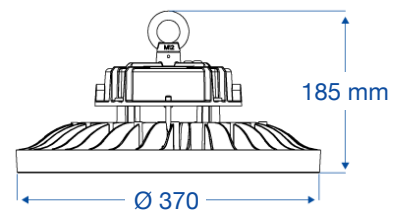

DIMENSIONAL DRAWINGS

HEAD OFFICE: 8 - 540 Jamieson Pkwy, Cambridge, ON, N3C 0G5 | orders@csc-led.com | (519) 880 - 9833