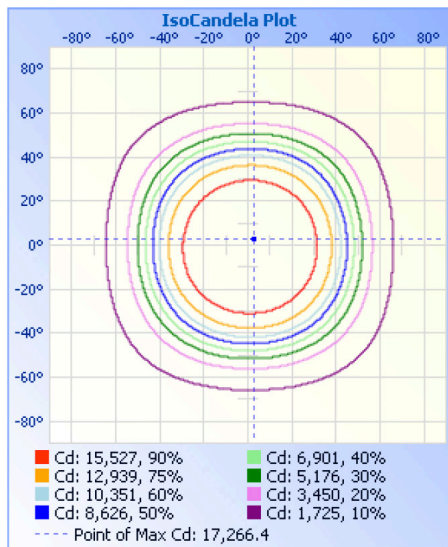

Newly Designed,
Shatterproof
Polycarbonate Optics
meet/exceed DLC 5.1
glare standards

Easy Twist-on
Motion Sensor
Sold separately

Polyester Powder
Coat Finish
(Black)

TECHNICAL DATA

LIGHT SPECIFICATIONS

Lumens	35,440 lm
Efficacy	148 lm/W
CCT	4000K
CRI	83
Beam Angle	90°
Dimmable	0-10V
L70 Life	50,000 hrs
Warranty	5-year

APPROVALS AND LISTINGS

cUL	E482965
DLC Premium	PL8K9BD1A0CB

ISOCANDELA PLOT

ILLUMINANCE AT A DISTANCE

	Center Beam fc	Beam Width	
17.0ft	59.7 fc	33.1 ft	32.9 ft
34.0ft	14.9 fc	66.1 ft	65.8 ft
51.0ft	6.63 fc	99.2 ft	98.7 ft
68.0ft	3.73 fc	132.3 ft	131.7 ft
85.0ft	2.39 fc	165.4 ft	164.6 ft
102.0ft	1.66 fc	198.4 ft	197.5 ft

■ Vert. Spread: 88.4°
■ Horiz. Spread: 88.1°

ELECTRICAL

Wattage	240W
Voltage	120-277V
Surge Protection	4kV
Auxiliary Output	12V
Power Factor	0.9
THD	15%
Operating Temp	-40 to 50°C

CONSTRUCTION

Housing	Die-Cast Aluminum
Lens	Polycarbonate
Finish	Powder coated
Finish Colour	Black
IP Rating	IP65
Net Weight	4 kg
Gross Weight	5.1 kg
Carton Qty	1
Carton Dimensions	442 x 442 x 206 mm