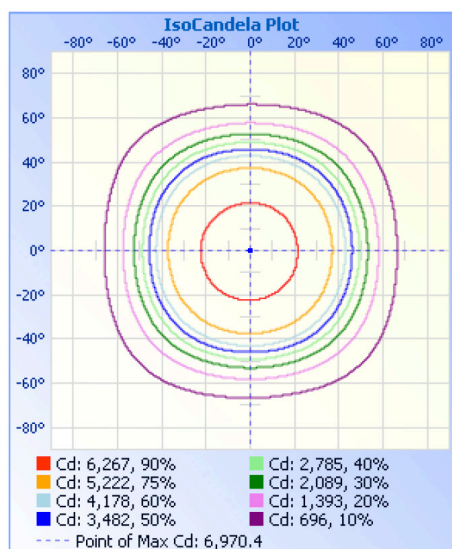

Newly Designed,
Shatterproof
Polycarbonate Optics
meet/exceed DLC 5.1
glare standards

Easy Twist-on
Motion Sensor
Sold separately

Polyester Powder
Coat Finish
(Black)

TECHNICAL DATA

LIGHT SPECIFICATIONS

Lumens	34,807 lm
Efficacy	144 lm/W
CCT	4000K
CRI	80
Beam Angle	90°
Dimmable	0-10V
L70 Life	50,000 hrs
Warranty	5-year

APPROVALS AND LISTINGS

cUL	E482965
DLC Premium	PLNHSTMEPYVW

ISOCANDELA PLOT

ILLUMINANCE AT A DISTANCE

	Center Beam fc	Beam Width	
17.0ft	49.4 fc	32.2 ft	33.3 ft
34.0ft	12.4 fc	64.4 ft	66.6 ft
51.0ft	5.49 fc	96.6 ft	99.9 ft
68.0ft	3.09 fc	128.9 ft	133.2 ft
85.0ft	1.98 fc	161.1 ft	166.5 ft
102.0ft	1.37 fc	193.3 ft	199.7 ft

■ Vert. Spread: 86.9°
■ Horiz. Spread: 88.8°

ELECTRICAL

Wattage	240W
Voltage	120-347V
Surge Protection	4kV
Auxiliary Output	12V
Power Factor	0.9
THD	15%
Operating Temp	-40 to 50°C

CONSTRUCTION

Housing	Die-Cast Aluminum
Lens	Polycarbonate
Finish	Powder coated
Finish Colour	Black
IP Rating	IP65
Net Weight	5 kg
Gross Weight	6.1 kg
Carton Qty	1
Carton Dimensions	442 x 442 x 206 mm