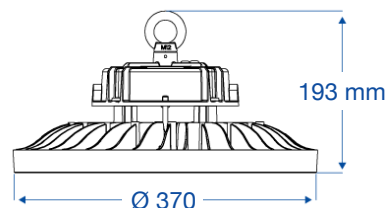

DIMENSIONAL DRAWINGS

HEAD OFFICE: 8 - 540 Jamieson Pkwy, Cambridge, ON, N3C 0G5 | orders@csc-led.com | (519) 880 - 9833