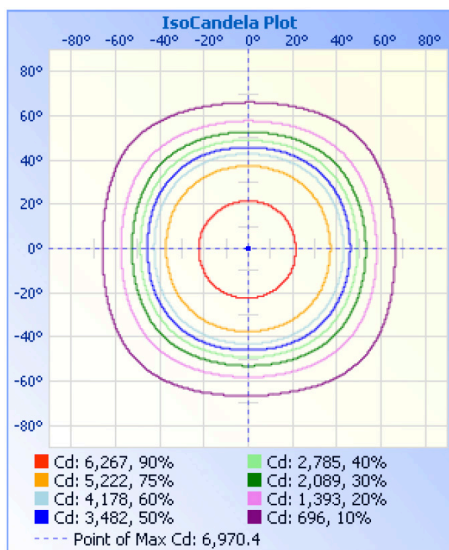

TECHNICAL DATA

LIGHT SPECIFICATIONS

Lumens	34,807 lm
Efficacy	144 lm/W
CCT	4000K
CRI	80
Beam Angle	90°
Dimmable	0-10V
L70 Life	50,000 hrs
Warranty	5-year

APPROVALS AND LISTINGS

cUL	E482965
DLC Premium	PLNHSTMEPYVW

ISOCANDELA PLOT