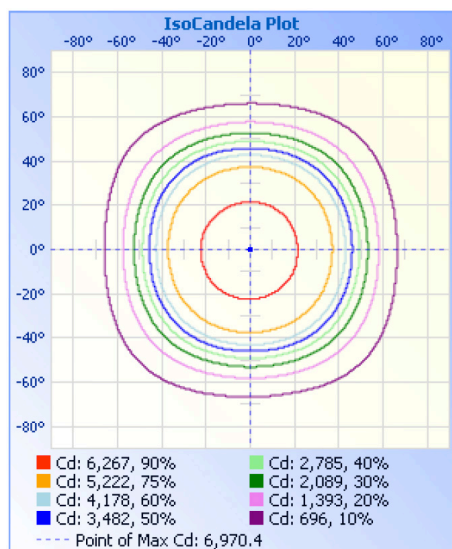

TECHNICAL DATA

LIGHT SPECIFICATIONS

Lumens	34,847 lm
Efficacy	144.3 lm/W
CCT	5000K
CRI	80
Beam Angle	90°
Dimmable	0-10V
L70 Life	50,000 hrs
Warranty	5-year

APPROVALS AND LISTINGS

cUL	E482965
DLC Premium	PLBZRLVO5S6K

ISOCANDELA PLOT

ILLUMINANCE AT A DISTANCE

	Center Beam fc	Beam Width	
17.0ft	49.4 fc	32.2 ft	33.3 ft
34.0ft	12.4 fc	64.4 ft	66.6 ft
51.0ft	5.49 fc	96.6 ft	99.9 ft
68.0ft	3.09 fc	128.9 ft	133.2 ft
85.0ft	1.98 fc	161.1 ft	166.5 ft
102.0ft	1.37 fc	193.3 ft	199.7 ft

■ Vert. Spread: 86.9°
■ Horiz. Spread: 88.8°

ELECTRICAL

Wattage	240W
Voltage	120-347V
Surge Protection	4kV
Auxiliary Output	12V
Power Factor	0.9
THD	15%
Operating Temp	-40 to 50°C

CONSTRUCTION

Housing	Die-Cast Aluminum
Lens	Polycarbonate
Finish	Powder coated
Finish Colour	Black
IP Rating	IP65
Net Weight	5 kg
Gross Weight	6.1 kg
Carton Qty	1
Carton Dimensions	442 x 442 x 206 mm

ACCESSORIES (Ordered Separately)

Motion Sensor	HB7B-SENSOR
Motion Sensor Remote	HB7B-REMOTE
Yoke Mount	HB7B-YK-LG
Wire Guard	HB7B-WG-LG
Aluminum Reflector	HB7B-AL-REF-LG
Polycarbonate Reflector	HB7B-PC-REF-LG
PC Bottom Cover	HB7B-PC-REF-LG-BCV
Frosted Lens	HB7B-FR-LENS-LG

Note: HB7B-SENSOR will dim the fixture to 10%, but will **not** turn the fixture fully off.