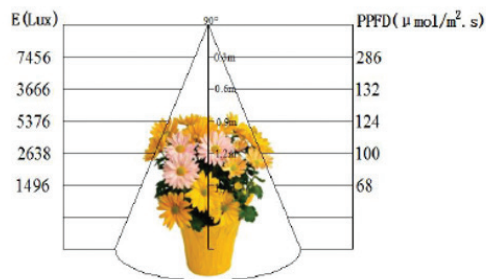

Linear Grow Light

53W | 85-265V | 4 ft

Suitable for the growth of fruit products, vegetables, and medical cannabis
Full spectrum output; everything your plants need from seed to bloom

Can Be Positioned Close
To Plants Without Burn

LIGHT SPECIFICATIONS

Beam Angle	120
L70 Life	50,000 hrs
Warranty	5-year

APPROVALS AND LISTINGS

cUL	E473542
-----	---------

SPECTRUM CURVE

ELECTRICAL

Wattage	53W
Voltage	85-265V
Power Factor	>0.95
THD	<15%
Operating Temp	-20 to 40°C

CONSTRUCTION

Housing	Aviation Aluminum
IP Rating	IP66
Unit Weight	7.1 kg
Carton Qty	2
Carton Dimensions	48" x 4" x 3"

VALUE

HEAD OFFICE: 8 - 540 Jamieson Pkwy, Cambridge, ON, N3C 0G5 | orders@csc-led.com | (519) 880 - 9833