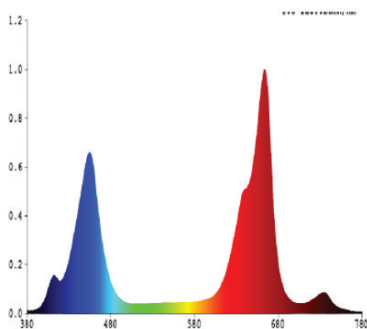

Linear Grow Light

53W | 85-265V | 4 ft

Suitable for the growth of fruit products, vegetables, and medical cannabis
Full spectrum output; everything your plants need from seed to bloom

Can Be Positioned Close
To Plants Without Burn

LIGHT SPECIFICATIONS

Beam Angle	120
L70 Life	50,000 hrs
Warranty	5-year

APPROVALS AND LISTINGS

cUL	E473542
-----	---------

SPECTRUM CURVE

ELECTRICAL

Wattage	53W
Voltage	85-265V
Power Factor	>0.95
THD	<15%
Operating Temp	-20 to 40°C