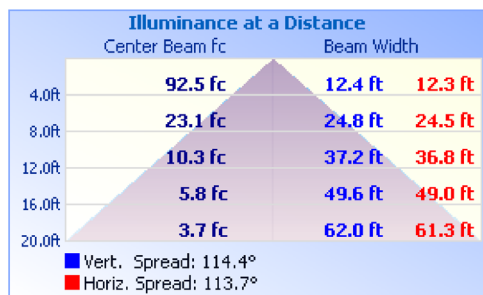

PLBL14-SK

PLBL14/24-CABLE-KIT

TECHNICAL DATA

LIGHT SPECIFICATIONS

Lumens	4,342 lm
Efficacy	109.53 lm/W
CCT	3500K
CRI	82.4
Dimmable	0-10V
Life	50,000 hours
Warranty	7-year

APPROVALS AND LISTINGS

ETL	5000444
-----	---------

ELECTRICAL

Wattage	40W
Voltage	120-347V
Power Factor	0.92
THD	20.21 %
Operating temp	0° to 40°C

CONSTRUCTION

Housing	Aluminum
Finish	White
IP Rating	IP40 (Damp Location Rated)
Carton qty	4

ILLUMINANCE AT A DISTANCE