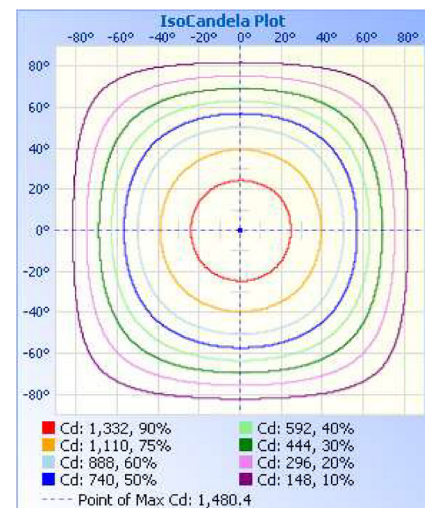

PLBL14-SK

PLBL14/24-CABLE-KIT

TECHNICAL DATA

LIGHT SPECIFICATIONS

Lumens	4,342 lm
Efficacy	109.53 lm/W
CCT	3500K
CRI	82.4
Dimmable	0-10V
Life	50,000 hours
Warranty	7-year

APPROVALS AND LISTINGS

ETL	5000444
-----	---------

ACCESSORIES (SOLD SEPARATELY)

Surface Mount Kit	PL14-SK
Cable Kit	PL14/24-CABLE-KIT

DIMENSIONAL DRAWING

ISOCANDELA PLOT

Western Canada Warehouse: 121-1647 Broadway Street, Port Coquitlam, BC V3C 6P8 | ordersbc@csc-led.com