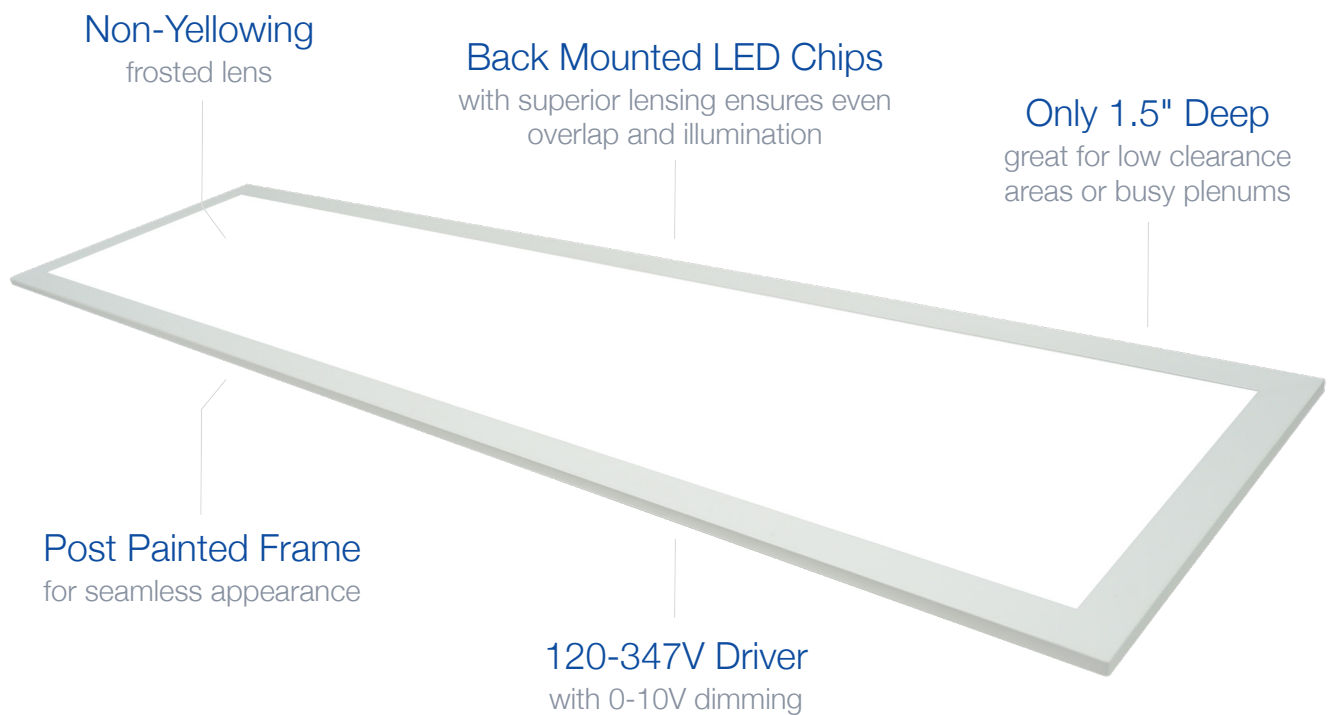

PLBL Backlit Panel Light

40W | 3500K | 120-347V | 1'x4'

Ideal for offices, gymnasiums, schools, hospitals, and more.

Optional Accessories (Sold Separately)
Surface Mount Kit (PLBL14-SK), Cable Kit (PLBL14/24-CABLE-KIT)

PLBL14-SK

PLBL14/24-CABLE-KIT

TECHNICAL DATA

LIGHT SPECIFICATIONS

Lumens	4,342 lm
Efficacy	109.53 lm/W
CCT	3500K
CRI	82.4
Dimmable	0-10V
Life	50,000 hours
Warranty	7-year

APPROVALS AND LISTINGS

ETL	5000444
-----	---------

ELECTRICAL

Wattage	40W
Voltage	120-347V
Power Factor	0.92
THD	20.21 %
Operating temp	0° to 40°C

CONSTRUCTION

Housing	Aluminum
Finish	White
IP Rating	IP40 (Damp Location Rated)
Carton qty	4

ILLUMINANCE AT A DISTANCE