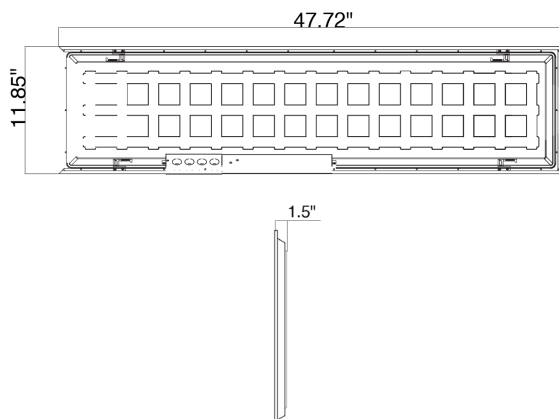

ACCESSORIES (SOLD SEPARATELY)

Surface Mount Kit	PL14-SK
Cable Kit	PL14/24-CABLE-KIT

DIMENSIONAL DRAWING

ISOCANDELA PLOT

Western Canada Warehouse: 121-1647 Broadway Street, Port Coquitlam, BC V3C 6P8 | ordersbc@csc-led.com