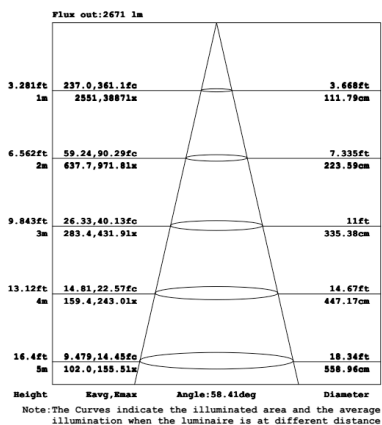

TECHNICAL DATA

LIGHT SPECIFICATIONS

Lumens	3,324 lm
Efficacy	126.99 lm/W
CCT	4000K
Beam angle	60°
CRI	73.5
Dimmable	No
Rated hours	50,000
Warranty	10-year

APPROVALS AND LISTINGS

cUL	E482965
DLC	PL9NKN9JF8EI

ILLUMINANCE CONE

ELECTRICAL

Wattage	25W
Voltage	120-277V
Power factor	0.9
THD	14.07%
Operating temp	-30° to 45° C

CONSTRUCTION

Housing	Cast aluminum
Finish	Anodized finish
Colour	Black
IP Rating	IP65
Weight	4.07 lbs
Carton qty	4

ACCESSORIES (SOLD SEPARATELY)

RWP-EXT-PLATE	Extension Plate