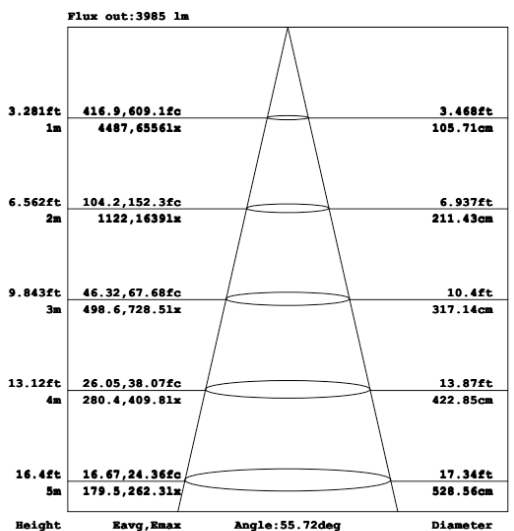

270° Rotatable Module

Superior Anodized
Paint Finish

Oversized Heat Sink
for Superior Thermal
Management

TECHNICAL DATA

LIGHT SPECIFICATIONS

Lumens	5,238.3 lm
Efficacy	126.19 lm/W
CCT	4000K
Beam angle	60°
CRI	73.5
Dimmable	No
Rated hours	50,000
Warranty	10-year

APPROVALS AND LISTINGS

cUL	E482965
DLC	PL3VERZYMHTN

ILLUMINANCE CONE

ELECTRICAL

Wattage	40W
Voltage	120-277V
Power factor	0.9
THD	18.95%
Operating temp	-30° to 45° C

CONSTRUCTION

Housing	Cast aluminum
Finish	Anodized finish
Colour	Black
IP Rating	IP65
Weight	4.07 lbs
Carton qty	4