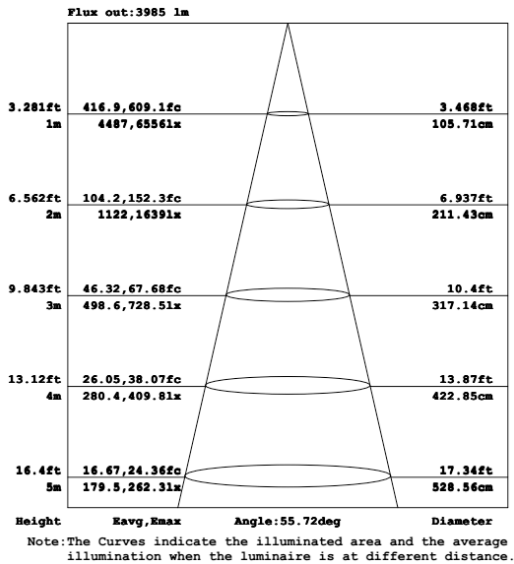

270° Rotatable Module

Superior Anodized
Paint Finish

Oversized Heat Sink
for Superior Thermal
Management

TECHNICAL DATA

LIGHT SPECIFICATIONS

Lumens	5,131 lm
Efficacy	128.18 lm/W
CCT	5000K
Beam angle	60°
CRI	73.5
Dimmable	No
Rated hours	50,000
Warranty	10-year

APPROVALS AND LISTINGS

cUL	E482965
-----	---------

ILLUMINANCE CONE

ELECTRICAL

Wattage	40W
Voltage	120-277V
Power factor	0.91
THD	18.95%
Operating temp	-30° to 45° C

CONSTRUCTION

Housing	Cast aluminum
Finish	Anodized finish
Colour	Black
IP Rating	IP65
Weight	4.07 lbs
Carton qty	4