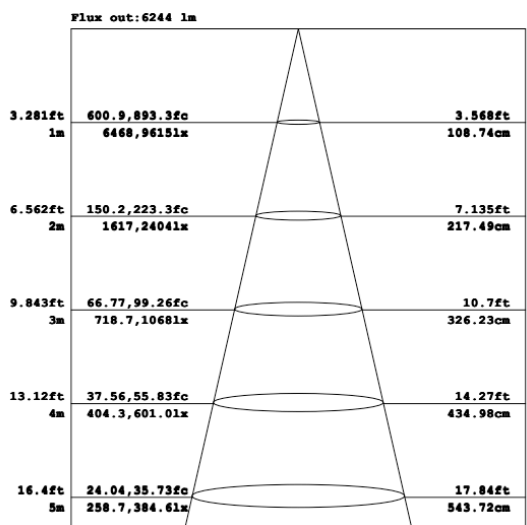

## TECHNICAL DATA

### LIGHT SPECIFICATIONS

Lumens	10,598 lm
Efficacy	133.36 lm/W
CCT	5000K
Beam angle	60°
CRI	73.6
Dimmable	No
Rated hours	50,000
Warranty	10-year

### ILLUMINANCE CONE

Note: The Curves indicate the illuminated area and the average illumination when the luminaire is at different distance.

### DIMENSIONS