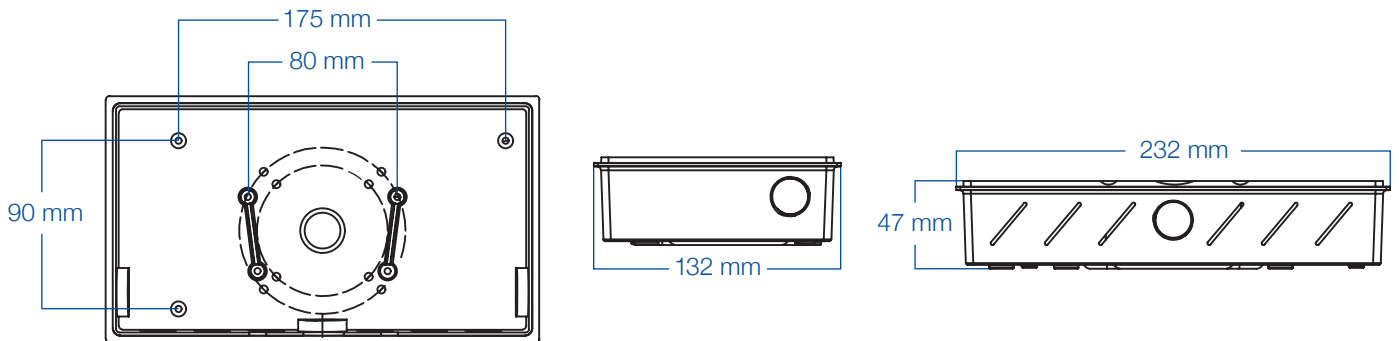

# Extension Plate

for RWP Wall Packs

For use where pre-existing box does not exist

Pictured on RWP 25W/40W Fixture

## DIMENSIONAL DRAWING

Western Canada Warehouse: 121-1647 Broadway Street, Port Coquitlam, BC V3C 6P8 | [ordersbc@csc-led.com](mailto:ordersbc@csc-led.com)