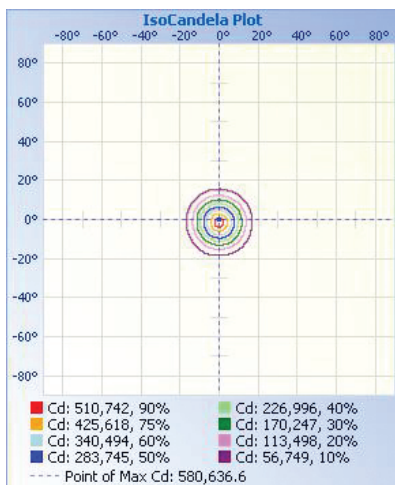

TECHNICAL DATA

LIGHT SPECIFICATIONS

Lumens	88,569
Efficacy	150.48 lm/W
CCT	5000K
CRI	70
L70 Life	100,000 hrs
Dimmable	0-10V
Warranty	10-year

APPROVALS AND LISTINGS

cUL	E482965
-----	---------

ELECTRICAL

Wattage	600W
Voltage	120-277V
Power Factor	0.90
THD	15%
Operating temp	-40° to 45°C

CONSTRUCTION

Housing	Aluminum
Finish	Black
IP Rating	IP66
Weight	69.66 lbs
Carton qty	1

ILLUMINANCE AT A DISTANCE

DIMENSIONS

ISOCANDELA PLOT

ACCESSORIES (Ordered Separately)

SP01-VISOR-B	Stadium Light Visor (Black)
SP01-LP	Laser Pen
SP01-SF-LG	Slipfit Mount (600W & 700W)