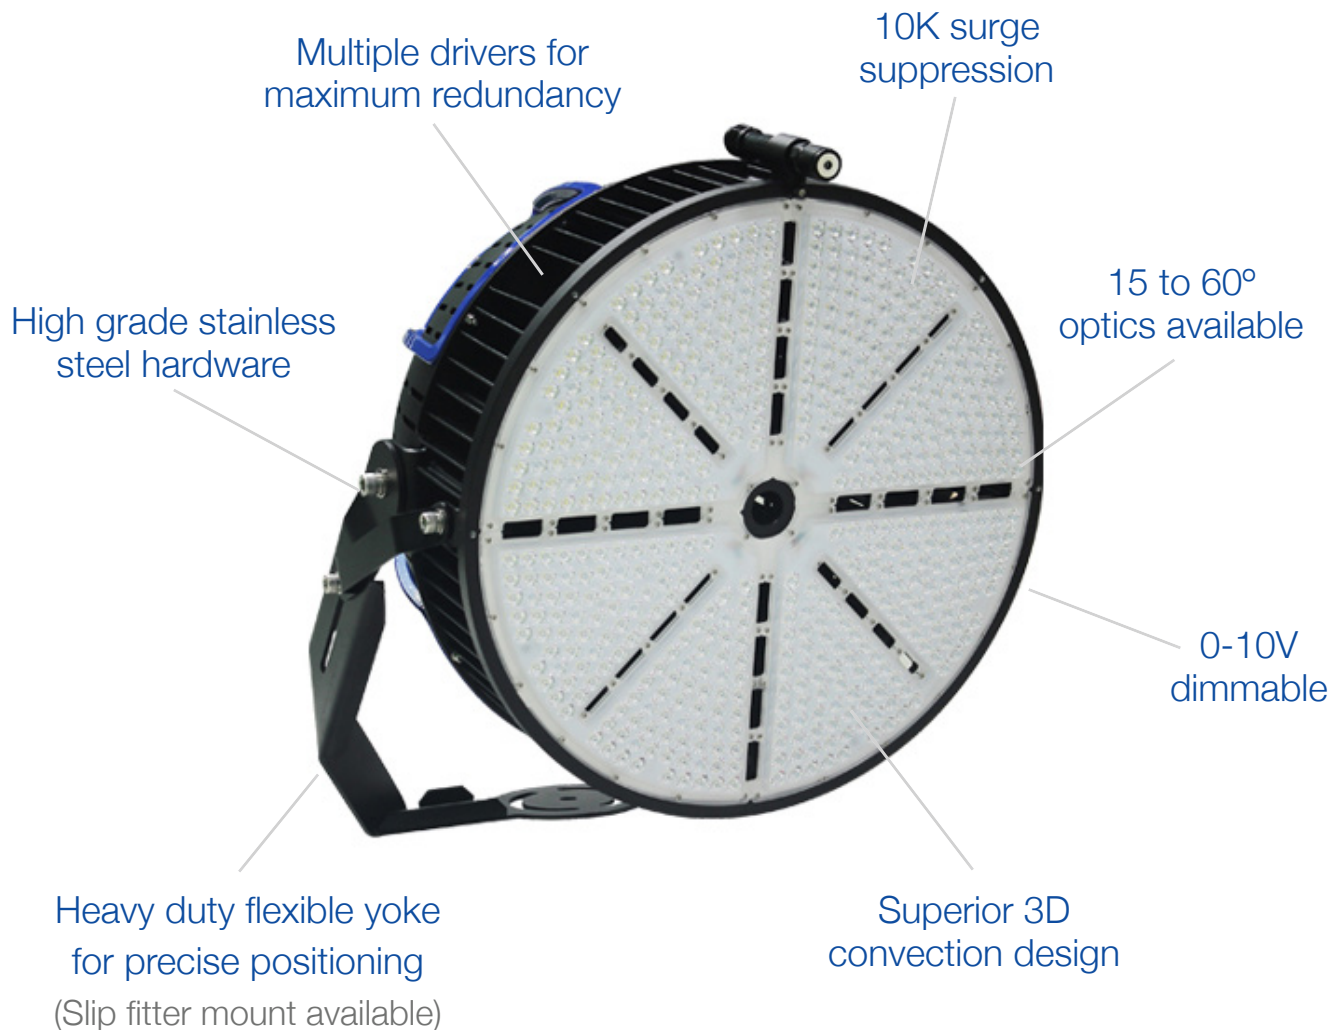

600W Sports Stadium Light

Suitable for indoor/outdoor recreational facilities,
high mast applications, dock yards and more

Optional visor, laser pen for precision aiming, and slipfit mount ordered separately.
See reverse for ordering details.

TECHNICAL DATA

LIGHT SPECIFICATIONS

Lumens	88,569
Efficacy	150.48 lm/W
CCT	5000K
CRI	70
L70 Life	100,000 hrs
Dimmable	0-10V
Warranty	10-year

APPROVALS AND LISTINGS

cUL	E482965
-----	---------

ELECTRICAL

Wattage	600W
Voltage	120-277V
Power Factor	0.90
THD	15%
Operating temp	-40° to 45°C

CONSTRUCTION

Housing	Aluminum
Finish	Black
IP Rating	IP66
Weight	69.66 lbs
Carton qty	1

ILLUMINANCE AT A DISTANCE

DIMENSIONS

ISOCANDELA PLOT

ACCESSORIES (Ordered Separately)

SP01-VISOR-B	Stadium Light Visor (Black)
SP01-LP	Laser Pen
SP01-SF-LG	Slipfit Mount (600W & 700W)