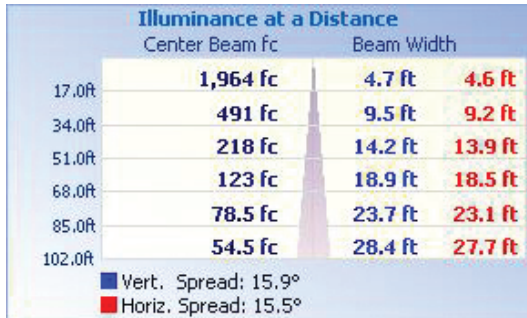

TECHNICAL DATA

LIGHT SPECIFICATIONS

Lumens	88,569
Efficacy	150.48 lm/W
CCT	5000K
CRI	70
L70 Life	100,000 hrs
Dimmable	0-10V
Warranty	10-year

APPROVALS AND LISTINGS

cUL	E482965
-----	---------

ELECTRICAL

Wattage	600W
Voltage	120-277V
Power Factor	0.90
THD	15%
Operating temp	-40° to 45°C

CONSTRUCTION

Housing	Aluminum
Finish	Black
IP Rating	IP66
Weight	69.66 lbs
Carton qty	1

ILLUMINANCE AT A DISTANCE

DIMENSIONS

ISOCANDELA PLOT

ACCESSORIES (Ordered Separately)

SP01-VISOR-B	Stadium Light Visor (Black)
SP01-LP	Laser Pen
SP01-SF-LG	Slipfit Mount (600W & 700W)