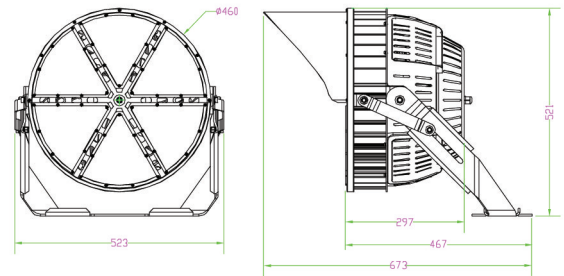

600W Sports Stadium Light

Suitable for indoor/outdoor recreational facilities,
high mast applications, dock yards and more

Optional visor, laser pen for precision aiming, and slipfit mount ordered separately.
See reverse for ordering details.

TECHNICAL DATA

LIGHT SPECIFICATIONS

Lumens	88,569
Efficacy	150.48 lm/W
CCT	5000K
CRI	70
L70 Life	100,000 hrs
Dimmable	0-10V
Warranty	10-year

APPROVALS AND LISTINGS

cUL	E482965
-----	---------

ELECTRICAL

Wattage	600W
Voltage	120-277V
Power Factor	0.90
THD	15%
Operating temp	-40° to 45°C

CONSTRUCTION

Housing	Aluminum
Finish	Black
IP Rating	IP66
Weight	69.66 lbs
Carton qty	1

ILLUMINANCE AT A DISTANCE

DIMENSIONS

ISOCANDELA PLOT

ACCESSORIES (Ordered Separately)

SP01-VISOR-B	Stadium Light Visor (Black)
SP01-LP	Laser Pen
SP01-SF-LG	Slipfit Mount (600W & 700W)