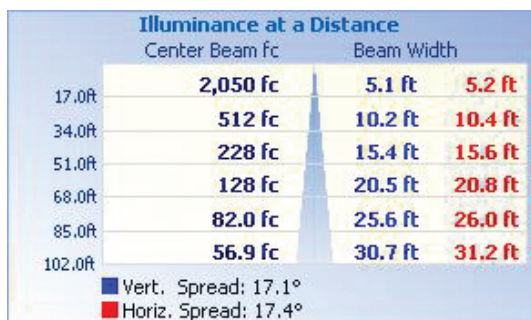

TECHNICAL DATA

LIGHT SPECIFICATIONS

Lumens	101,915 lm
Efficacy	145.83 lm/W
CCT	5000K
CRI	70
L70 Life	100,000 hrs
Dimmable	0-10V
Warranty	10-year

APPROVALS AND LISTINGS

cUL	E482965
-----	---------

ILLUMINANCE AT A DISTANCE

ISOCANDELA PLOT

ELECTRICAL

Wattage	750W
Voltage	277-480V
Power Factor	0.90
THD	15%
Operating temp	-40° to 45°C

CONSTRUCTION

Housing	Aluminum
Finish	Black
IP Rating	IP65
Weight	71.65 lbs
Carton Qty	1

DIMENSIONS