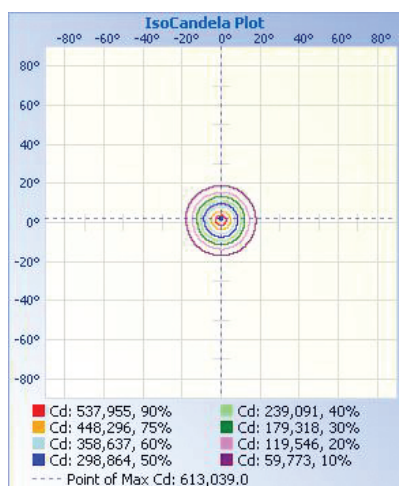

TECHNICAL DATA

LIGHT SPECIFICATIONS

Lumens	101,915 lm
Efficacy	145.83 lm/W
CCT	5000K
CRI	70
L70 Life	100,000 hrs
Dimmable	0-10V
Warranty	10-year

APPROVALS AND LISTINGS

cUL	E482965
-----	---------

ILLUMINANCE AT A DISTANCE

ISOCANDELA PLOT

ELECTRICAL

Wattage	750W
Voltage	277-480V
Power Factor	0.90
THD	15%
Operating temp	-40° to 45°C

CONSTRUCTION

Housing	Aluminum
Finish	Black
IP Rating	IP65
Weight	71.65 lbs
Carton Qty	1

DIMENSIONS