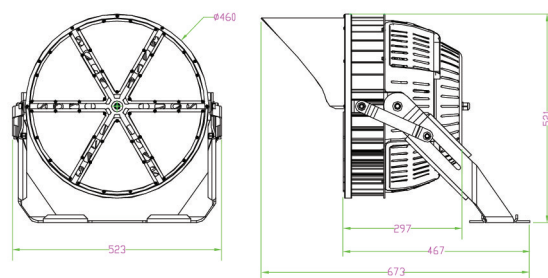

ISOCANDELA PLOT

ELECTRICAL

Wattage	750W
Voltage	277-480V
Power Factor	0.90
THD	15%
Operating temp	-40° to 45°C

CONSTRUCTION

Housing	Aluminum
Finish	Black
IP Rating	IP65
Weight	71.65 lbs
Carton Qty	1

DIMENSIONS