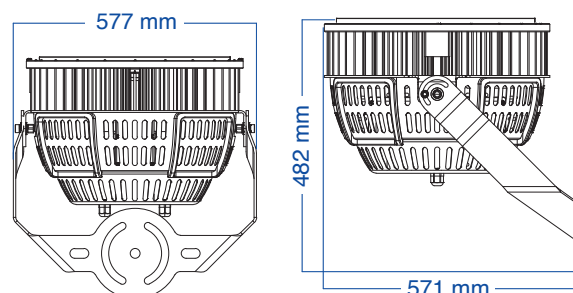

Lumens	148,772 lm
Efficacy	143.22 lm/W
CCT	5000K
CRI	73
Beam Angle	20°
Dimmable	0-10V
L70 Life	50,000 hrs
Warranty	5 year

APPROVALS AND LISTINGS

cUL	E482965
DLC	PLZKNHW3R0R8

ILLUMINANCE AT A DISTANCE

ISOCANDELA PLOT

ELECTRICAL

Wattage	1000W
Voltage	120-347V
Power Factor	>0.9
THD	<15%
Operating Temp	-40 to 45°C

CONSTRUCTION

Housing	Aluminum
Lens	Polycarbonate
Finish	Black
EPA	1.49 ft²
IP Rating	IP65
Product Dimensions	482 x 577 x 571 mm
Product Weight	32.1 kgs
Carton Qty	1
Carton Dimensions	680 x 630 x 585 mm

ACCESSORIES (SOLD SEPARATELY)

Visor	SP01-VISOR-C
Laser Pen	SP01-LP
40° Optics	SP01B-1000W-40D
Slip Fitter	SP01-SF-LG

DIMENSIONS

Western Canada Warehouse: 121-1647 Broadway Street, Port Coquitlam, BC V3C 6P8 | ordersbc@csc-led.com