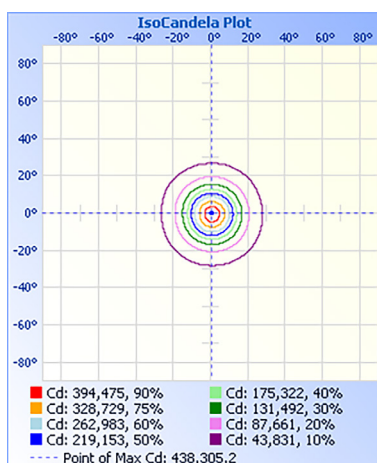

Lumens	148,772 lm
Efficacy	143.22 lm/W
CCT	5000K
CRI	73
Beam Angle	20°
Dimmable	0-10V
L70 Life	50,000 hrs
Warranty	5 year

APPROVALS AND LISTINGS

cUL	E482965
DLC	PLZKNHW3R0R8

ILLUMINANCE AT A DISTANCE

ISOCANDELA PLOT

ELECTRICAL

Wattage	1000W
Voltage	120-347V
Power Factor	>0.9
THD	<15%
Operating Temp	-40 to 45°C

CONSTRUCTION

Housing	Aluminum
Lens	Polycarbonate
Finish	Black
EPA	1.49 ft²
IP Rating	IP65
Product Dimensions	482 x 577 x 571 mm
Product Weight	32.1 kgs
Carton Qty	1
Carton Dimensions	680 x 630 x 585 mm