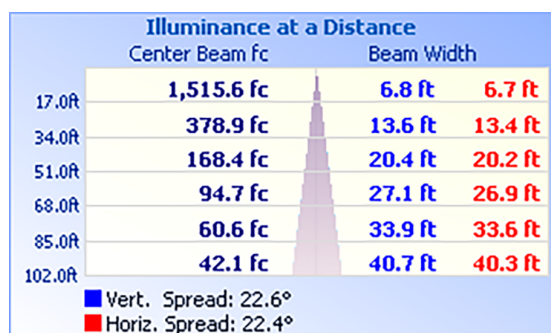

Lumens	148,772 lm
Efficacy	143.22 lm/W
CCT	5000K
CRI	73
Beam Angle	20°
Dimmable	0-10V
L70 Life	50,000 hrs
Warranty	5 year

APPROVALS AND LISTINGS

cUL	E482965
DLC	PLZKNHW3R0R8

ILLUMINANCE AT A DISTANCE

ISOCANDELA PLOT

ELECTRICAL

Wattage	1000W
Voltage	120-347V
Power Factor	>0.9
THD	<15%
Operating Temp	-40 to 45°C

CONSTRUCTION

Housing	Aluminum
Lens	Polycarbonate
Finish	Black
EPA	1.49 ft²
IP Rating	IP65
Product Dimensions	482 x 577 x 571 mm
Product Weight	32.1 kgs
Carton Qty	1
Carton Dimensions	680 x 630 x 585 mm