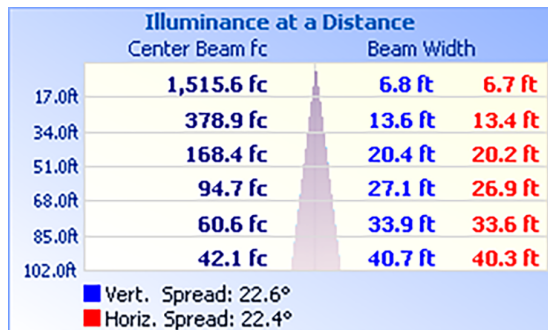

Lumens	148,772 lm
Efficacy	143.22 lm/W
CCT	5000K
CRI	73
Beam Angle	20°
Dimmable	0-10V
L70 Life	50,000 hrs
Warranty	5 year

APPROVALS AND LISTINGS

cUL	E482965
DLC	PLZKNHW3R0R8

ILLUMINANCE AT A DISTANCE

ISOCANDELA PLOT

ELECTRICAL

Wattage	1000W
Voltage	120-347V
Power Factor	>0.9
THD	<15%
Operating Temp	-40 to 45°C

CONSTRUCTION

Housing	Aluminum
Lens	Polycarbonate
Finish	Black
EPA	1.49 ft²
IP Rating	IP65
Product Dimensions	482 x 577 x 571 mm
Product Weight	32.1 kgs
Carton Qty	1
Carton Dimensions	680 x 630 x 585 mm