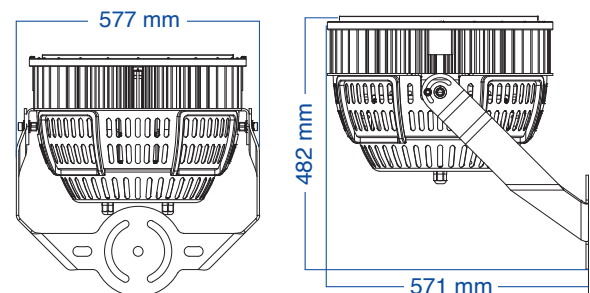

Lumens	148,772 lm
Efficacy	143.22 lm/W
CCT	5000K
CRI	73
Beam Angle	20°
Dimmable	0-10V
L70 Life	50,000 hrs
Warranty	5 year

APPROVALS AND LISTINGS

cUL	E482965
DLC	PLZKNHW3R0R8

ILLUMINANCE AT A DISTANCE

ISOCANDELA PLOT

ELECTRICAL

Wattage	1000W
Voltage	120-347V
Power Factor	>0.9
THD	<15%
Operating Temp	-40 to 45°C

CONSTRUCTION

Housing	Aluminum
Lens	Polycarbonate
Finish	Black
EPA	1.49 ft²
IP Rating	IP65
Product Dimensions	482 x 577 x 571 mm
Product Weight	32.1 kgs
Carton Qty	1
Carton Dimensions	680 x 630 x 585 mm

ACCESSORIES (SOLD SEPARATELY)

Visor	SP01-VISOR-C
Laser Pen	SP01-LP
40° Optics	SP01B-1000W-40D
Slip Fitter	SP01-SF-LG

DIMENSIONS

Western Canada Warehouse: 121-1647 Broadway Street, Port Coquitlam, BC V3C 6P8 | ordersbc@csc-led.com