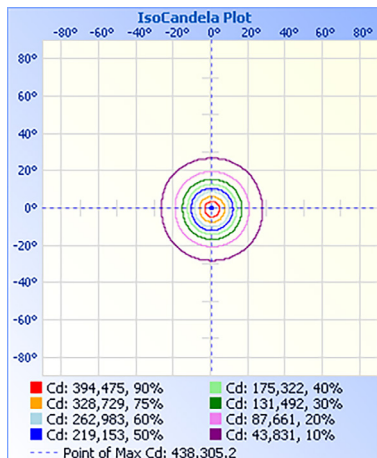

Lumens	148,772 lm
Efficacy	143.22 lm/W
CCT	5000K
CRI	73
Beam Angle	20°
Dimmable	0-10V
L70 Life	50,000 hrs
Warranty	5 year

APPROVALS AND LISTINGS

cUL	E482965
DLC	PLZKNHW3R0R8

ILLUMINANCE AT A DISTANCE

ISOCANDELA PLOT

ELECTRICAL

Wattage	1000W
Voltage	120-347V
Power Factor	>0.9
THD	<15%
Operating Temp	-40 to 45°C

CONSTRUCTION

Housing	Aluminum
Lens	Polycarbonate
Finish	Black
EPA	1.49 ft²
IP Rating	IP65
Product Dimensions	482 x 577 x 571 mm
Product Weight	32.1 kgs
Carton Qty	1
Carton Dimensions	680 x 630 x 585 mm