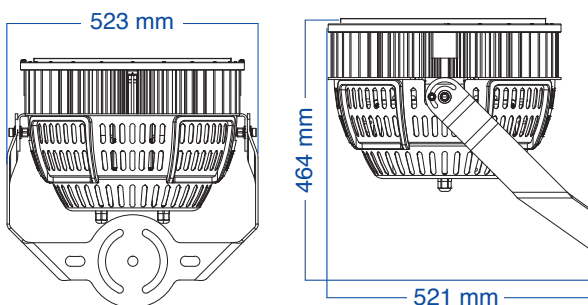

SP01-VISOR-B

SP01-LP

SP01B-750W-60D

SP01-SF-LG

TECHNICAL DATA

LIGHT SPECIFICATIONS

Lumens	99,861 lm
Efficacy	134.07 lm/W
CCT	5000K
CRI	73
Beam Angle	20°
Dimmable	0-10V
L70 Life	50,000 hrs
Warranty	5 year

APPROVALS AND LISTINGS

cUL	E482965
DLC	PLLBSVAFCUJU

ILLUMINANCE AT A DISTANCE

	Center Beam fc	Beam Width	
17.0ft	1,075.2 fc	6.7 ft	6.7 ft
34.0ft	268.8 fc	13.4 ft	13.5 ft
51.0ft	119.5 fc	20.1 ft	20.2 ft
68.0ft	67.2 fc	26.9 ft	26.9 ft
85.0ft	43.0 fc	33.6 ft	33.6 ft
102.0ft	29.9 fc	40.3 ft	40.4 ft

■ Vert. Spread: 22.3°
■ Horiz. Spread: 22.4°

ISOCANDELA PLOT

ELECTRICAL

Wattage	750W
Voltage	120-347V
Power Factor	>0.9
THD	<15%
Operating Temp	-40 to 45°C

CONSTRUCTION

Housing	Aluminum
Lens	Polycarbonate
Finish	Black
EPA	1.49 ft ²
IP Rating	IP65
Product Dimensions	464 x 523 x 521 mm
Product Weight	27.8 kgs
Carton Qty	1
Carton Dimensions	630 x 570 x 565 mm

ACCESSORIES (SOLD SEPARATELY)

Visor	SP01-VISOR-B
Laser Pen	SP01-LP
60° Optics	SP01B-750W-60D
Slip Fitter	SP01-SF-LG

DIMENSIONS

Western Canada Warehouse: 121-1647 Broadway Street, Port Coquitlam, BC V3C 6P8 | ordersbc@csc-led.com