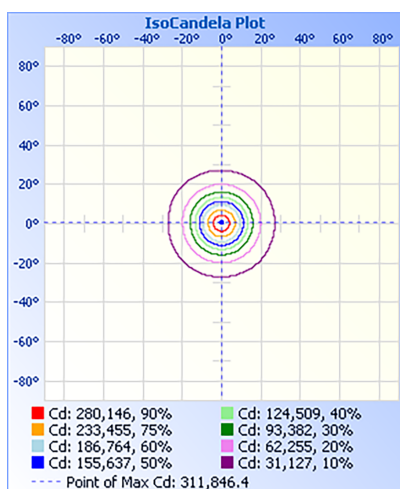

SP01-VISOR-B

SP01-LP

SP01B-750W-60D

SP01-SF-LG

TECHNICAL DATA

LIGHT SPECIFICATIONS

Lumens	99,861 lm
Efficacy	134.07 lm/W
CCT	5000K
CRI	73
Beam Angle	20°
Dimmable	0-10V
L70 Life	50,000 hrs
Warranty	5 year

APPROVALS AND LISTINGS

cUL	E482965
DLC	PLLBSVAFCUJU

ILLUMINANCE AT A DISTANCE

	Center Beam fc	Beam Width	
17.0ft	1,075.2 fc	6.7 ft	6.7 ft
34.0ft	268.8 fc	13.4 ft	13.5 ft
51.0ft	119.5 fc	20.1 ft	20.2 ft
68.0ft	67.2 fc	26.9 ft	26.9 ft
85.0ft	43.0 fc	33.6 ft	33.6 ft
102.0ft	29.9 fc	40.3 ft	40.4 ft

■ Vert. Spread: 22.3°
■ Horiz. Spread: 22.4°

ISOCANDELA PLOT

ELECTRICAL

Wattage	750W
Voltage	120-347V
Power Factor	>0.9
THD	<15%
Operating Temp	-40 to 45°C

CONSTRUCTION

Housing	Aluminum
Lens	Polycarbonate
Finish	Black
EPA	1.49 ft ²
IP Rating	IP65
Product Dimensions	464 x 523 x 521 mm
Product Weight	27.8 kgs
Carton Qty	1
Carton Dimensions	630 x 570 x 565 mm