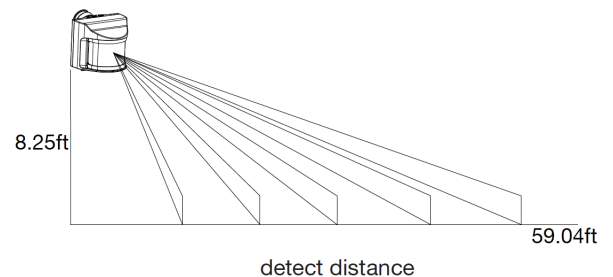

HEAD OFFICE: 8 - 540 Jamieson Pkwy, Cambridge, ON, N3C 0G5 | orders@csc-led.com | (519) 880 - 9833