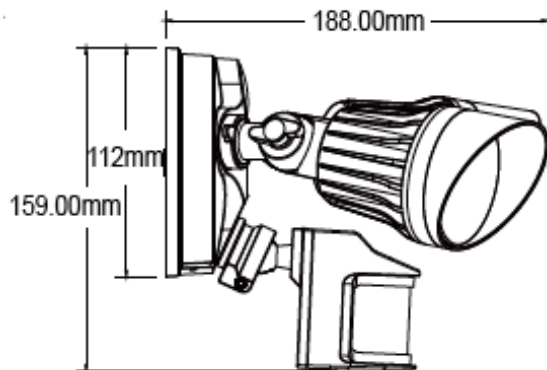

Dual-Head Security Light

20W | 5000K | 120V

With Motion Sensor

3 Operating Modes: On/Off; Motion On/Off; Dusk-to-Dawn

Also Available in White: (SS-HG70-20W)

TECHNICAL DATA

LIGHT SPECIFICATIONS

Lumens	1,815
Efficacy	91 lm/W
CCT	5000K
CRI	80
Rated hours	50,000

APPROVALS AND LISTINGS

CETL	5002143
------	---------

DIMENSIONS

ELECTRICAL

Wattage	20W
Voltage	120V
Power factor	0.90
THD	13%
Operating temp	-30 to 40°C

CONSTRUCTION

Housing	Aluminum
Finish	White
IP rating	IP65
Weight	2 lbs
Carton qty	8