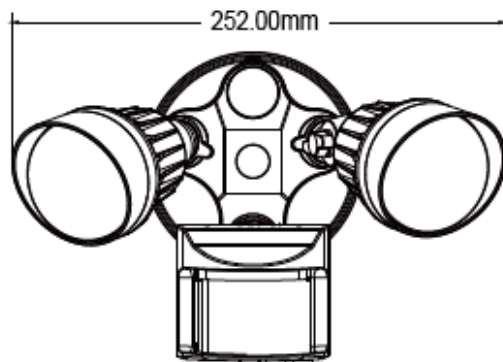

Dual-Head Security Light

20W | 5000K | 120V

With Motion Sensor

3 Operating Modes: On/Off; Motion On/Off; Dusk-to-Dawn

Also Available in White: (SS-HG70-20W)

TECHNICAL DATA

LIGHT SPECIFICATIONS

Lumens	1,815
Efficacy	91 lm/W
CCT	5000K
CRI	80
Rated hours	50,000

APPROVALS AND LISTINGS

CETL	5002143
------	---------

DIMENSIONS

ELECTRICAL

Wattage	20W
Voltage	120V
Power factor	0.90
THD	13%
Operating temp	-30 to 40°C

CONSTRUCTION

Housing	Aluminum
Finish	White
IP rating	IP65
Weight	2 lbs
Carton qty	8