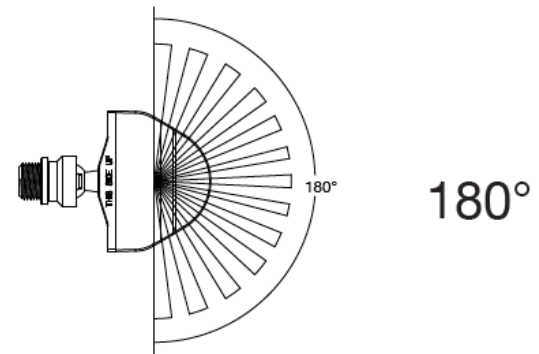

DETECTION ZONE

MOTION DETECTION