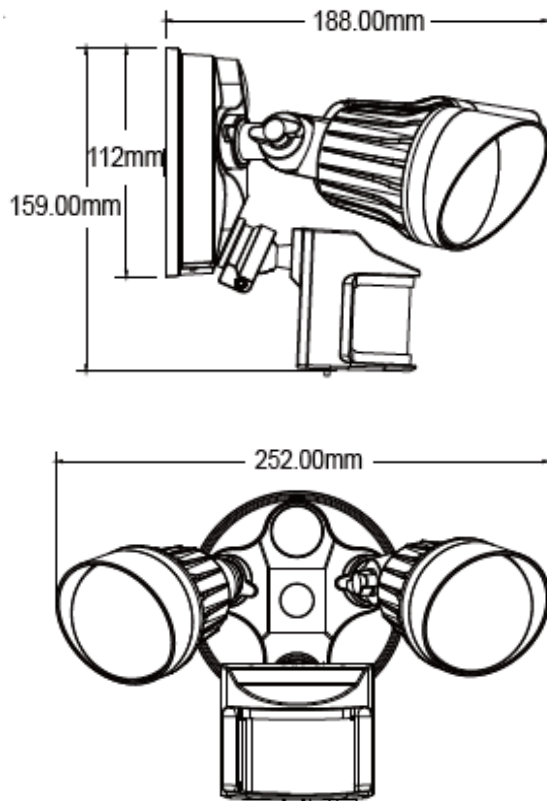

## TECHNICAL DATA

### LIGHT SPECIFICATIONS

Lumens	1,815
Efficacy	91 lm/W
CCT	5000K
CRI	80
Rated hours	50,000

### DIMENSIONS