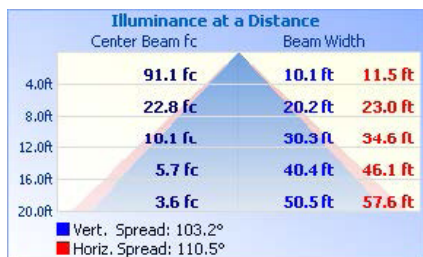

TECHNICAL DATA

LIGHT SPECIFICATIONS

Lumens	3,941 lm
Efficacy	130.67 lm/W
CCT	3500K
CRI	82.5
L70 Life	50,000 hrs
Dimmable	0-10V
Warranty	5-year

APPROVALS AND LISTINGS

cUL	E491106
DLC Premium	PLSGNJ8GJSRJ

ILLUMINANCE AT A DISTANCE

ELECTRICAL

Wattage	30W
Voltage	120-347V
Power factor	0.9
THD	13.11%
Operating temp	-20° to 40°C

CONSTRUCTION

Housing	Steel
Finish	White
IP rating	IP40
Weight	3.05 KG
Carton qty	12