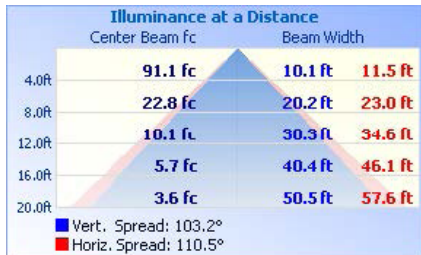

TECHNICAL DATA

LIGHT SPECIFICATIONS

Lumens	4,000 lm
Efficacy	133.11 lm/W
CCT	4000K
CRI	82.9
L70 Life	50,000 hrs
Dimmable	0-10V
Warranty	5-year

APPROVALS AND LISTINGS

cUL	E491106
DLC Premium	PLE99GCANDHW

ILLUMINANCE AT A DISTANCE

ELECTRICAL

Wattage	30W
Voltage	120-347V
Power factor	0.9
THD	13.11%
Operating temp	-20° to 40°C

CONSTRUCTION

Housing	Steel
Finish	White
IP rating	IP40
Weight	3.05 KG
Carton qty	12