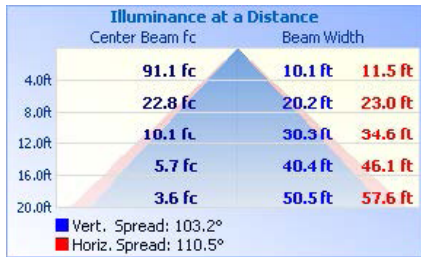

TECHNICAL DATA

LIGHT SPECIFICATIONS

Lumens	4,000 lm
Efficacy	133.11 lm/W
CCT	4000K
CRI	82.9
L70 Life	50,000 hrs
Dimmable	0-10V
Warranty	5-year

APPROVALS AND LISTINGS

cUL	E491106

ILLUMINANCE AT A DISTANCE

ELECTRICAL

Wattage	30W
Voltage	120-347V
Power factor	0.9
THD	13.11%
Operating temp	-20° to 40°C

CONSTRUCTION

Housing	Steel
Finish	White
IP rating	IP40
Weight	3.05 KG
Carton qty	12