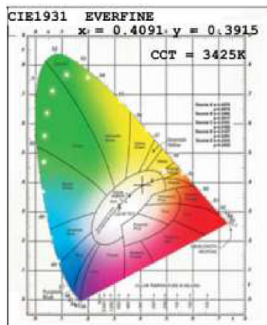

### LIGHT SPECIFICATIONS

Lumens	5,115 lm
Efficacy	128 lm/W
CCT	4000K
CRI	82.9
L70 Life	50,000 hrs
Dimmable	0-10V
Warranty	5-year

### SPECTRAL POWER DISTRIBUTION

### CHROMATICITY DIAGRAM