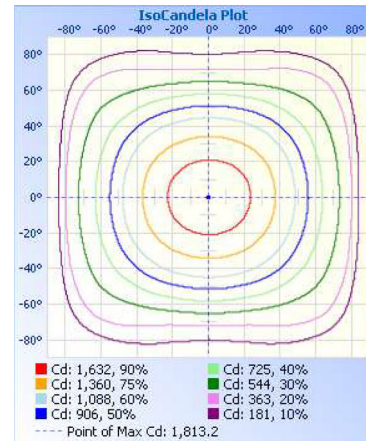

ISOCANDELA PLOT

DIMENSIONS