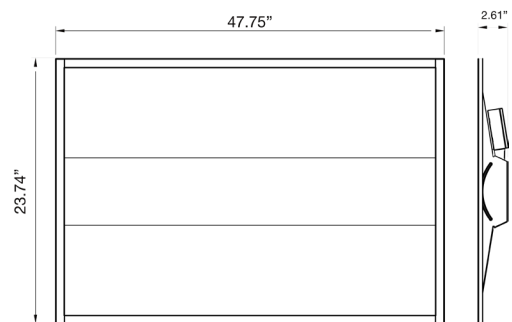

Western Canada Warehouse: 121-1647 Broadway Street, Port Coquitlam, BC V3C 6P8 | ordersbc@csc-led.com