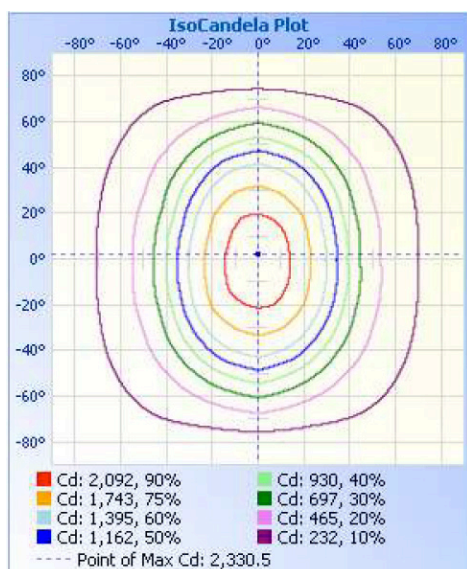

1/2" NPT Entry

Accessories (Ordered Separately): Microwave Motion Sensor (MS01-MW-HW-DC), Emergency LED Driver (BLD-YT08D)

MS01-MW-HW-DC

BLD-YT08D

TECHNICAL DATA

LIGHT SPECIFICATIONS

Lumens	4,550 lm
Efficacy	130 lm/W
CCT	3500K / 4000K / 5000K
CRI	84
Dimmable	0-10V
Life	50,000 hrs
Warranty	5-year

APPROVALS AND LISTINGS

ETL	5001780
DLC Premium	S-AR3ION, S-VKND80

ISOCANDELA PLOT

ILLUMINANCE AT A DISTANCE

	Center Beam fc	Beam Width	
4.0ft	145.1 fc	8.9 ft	5.6 ft
8.0ft	36.3 fc	17.8 ft	11.1 ft
12.0ft	16.1 fc	26.7 ft	16.7 ft
16.0ft	9.1 fc	35.6 ft	22.2 ft
20.0ft	5.8 fc	44.5 ft	27.8 ft

■ Vert. Spread: 96.1°
■ Horiz. Spread: 69.5°

ELECTRICAL

Wattage	20W / 28W / 35W
Voltage	120-347V
Current	0.5A
Power Factor	0.93
THD	15.1%
Operating Temp	-40°C to 40°C

CONSTRUCTION

Housing	Polycarbonate
Finish	White/Grey
Length	4 ft
IP Rating	IP66