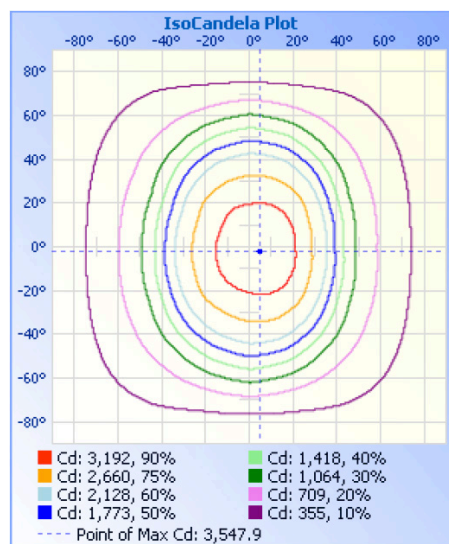

TECHNICAL DATA

LIGHT SPECIFICATIONS

Lumens	7,800 lm
Efficacy	130 lm/W
CCT	3500K / 4000K / 5000K
CRI	84
Dimmable	0-10V
Life	50,000 hrs
Warranty	5-year

APPROVALS AND LISTINGS

ETL	5001780
DLC	S-ZA1MJ8, S-RHP140, S-HG5A9L

ISOCANDELA PLOT