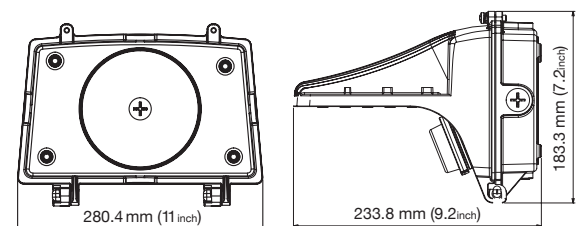

APPROVALS AND LISTINGS

cETL	5018387
DLC	PLACD7STWCD0

ILLUMINANCE AT A DISTANCE

ISOCANDELA PLOT

ELECTRICAL

Wattage	120W
Voltage	120-347V
Power Factor	0.96
THD	6.5%
Operating Temp	-30 to 45°C

CONSTRUCTION

Housing	Die-Cast Aluminum
Cover	Polycarbonate
Finish	Black
IP Rating	IP65
Net Weight	2.7 kg
Gross Weight	3.2 kg
Carton Qty	1
Carton Dimensions	215 x 310 x 275 mm

ACCESSORIES (Ordered Separately)

Visor	WPX-VISOR-L
Type 2 Optics	WPX-T2L
Type 4 Optics	WPX-T4L

DIMENSIONS

Western Canada Warehouse: 121-1647 Broadway Street, Port Coquitlam, BC V3C 6P8 | ordersbc@csc-led.com