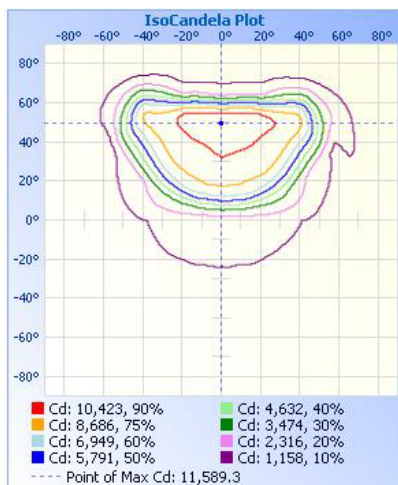

Colour Tunable
3000K/4000K/5000K

Optional Accesories (sold separately):
Visor, Type 2 Optics, Type 4 Optics

WPX-VISOR-L

WPX-T2L

WPX-T4L

TECHNICAL DATA

LIGHT SPECIFICATIONS

Lumens	14,499 lm
Efficacy	120.2 lm/W
CCT	3000K / 4000K / 5000K
CRI	73
Dimmable	0-10V
L70 Life	50,000 hrs
Warranty	10-year

APPROVALS AND LISTINGS

cETL	5018387
DLC	PLACD7STWCD0

ILLUMINANCE AT A DISTANCE

ISOCANDELA PLOT

ELECTRICAL

Wattage	120W
Voltage	120-347V
Power Factor	0.96
THD	6.5%
Operating Temp	-30 to 45°C

CONSTRUCTION

Housing	Die-Cast Aluminum
Cover	Polycarbonate
Finish	Black
IP Rating	IP65
Net Weight	2.7 kg
Gross Weight	3.2 kg
Carton Qty	1
Carton Dimensions	215 x 310 x 275 mm