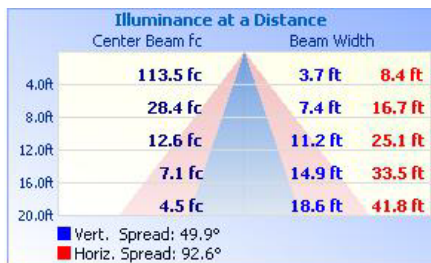

Colour Tunable
3000K/4000K/5000K

Optional Accesories (sold separately):
Visor, Type 2 Optics, Type 4 Optics

WPX-VISOR-L

WPX-T2L

WPX-T4L

TECHNICAL DATA

LIGHT SPECIFICATIONS

Lumens	14,499 lm
Efficacy	120.2 lm/W
CCT	3000K / 4000K / 5000K
CRI	73
Dimmable	0-10V
L70 Life	50,000 hrs
Warranty	10-year

APPROVALS AND LISTINGS

cETL	5018387
DLC	PLACD7STWCD0

ILLUMINANCE AT A DISTANCE

ISOCANDELA PLOT

ELECTRICAL

Wattage	120W
Voltage	120-347V
Power Factor	0.96
THD	6.5%
Operating Temp	-30 to 45°C

CONSTRUCTION

Housing	Die-Cast Aluminum
Cover	Polycarbonate
Finish	Black
IP Rating	IP65
Net Weight	2.7 kg
Gross Weight	3.2 kg
Carton Qty	1
Carton Dimensions	215 x 310 x 275 mm