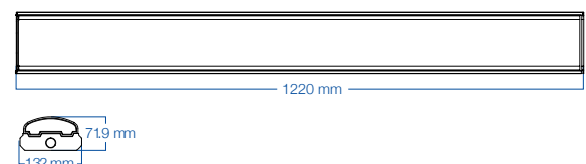

DIMENSIONAL DRAWING

Western Canada Warehouse: 121-1647 Broadway Street, Port Coquitlam, BC V3C 6P8 | ordersbc@csc-led.com