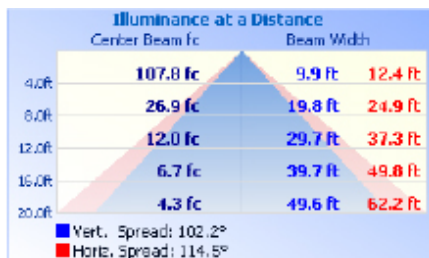

Surface or Pendant Mount Ready

2 Piece Design

with separate light engine and base, connected by aircraft cable, allows for fast and easy installation

TECHNICAL DATA

LIGHT SPECIFICATIONS

Lumens	5,100 lm @ 35W
Efficacy	145.71 lm/W
CCT	3500K / 4000K / 5000K
CRI	80
Dimmable	0-10V
L70 Life	50,000 hrs
Warranty	5-year

APPROVALS AND LISTINGS

cETL	5001780
DLC	PLEUIAYAFWKP

ILLUMINANCE AT A DISTANCE

ISOCANDELA PLOT

ELECTRICAL

Wattage	24W / 27W / 30W / 35W
Voltage	120-347V
Power Factor	>0.9
THD	15%
Operating Temp	-20 to 40°C

CONSTRUCTION

Housing	Steel
Mounting	Surface or Pendant
Finish	White
IP Rating	IP20
Product Dimensions	1220 x 132 x 71.9 mm
Net Weight	10.4 kg
Gross Weight	11.8 kg
Carton Qty	4
Carton Dimensions	1245 x 295 x 175 mm