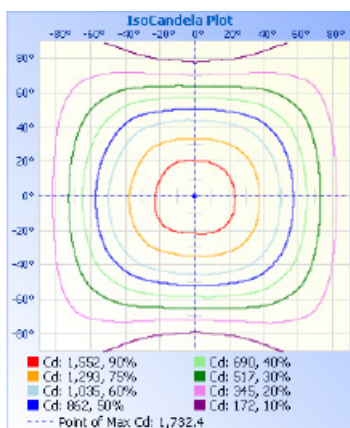

Surface or Pendant Mount Ready

2 Piece Design

with separate light engine and base, connected by aircraft cable, allows for fast and easy installation

TECHNICAL DATA

LIGHT SPECIFICATIONS

Lumens	5,100 lm @ 35W
Efficacy	145.71 lm/W
CCT	3500K / 4000K / 5000K
CRI	80
Dimmable	0-10V
L70 Life	50,000 hrs
Warranty	5-year

APPROVALS AND LISTINGS

cETL	5001780
DLC	PLEUIAYAFWKP

ILLUMINANCE AT A DISTANCE

ISOCANDELA PLOT

ELECTRICAL

Wattage	24W / 27W / 30W / 35W
Voltage	120-347V
Power Factor	>0.9
THD	15%
Operating Temp	-20 to 40°C