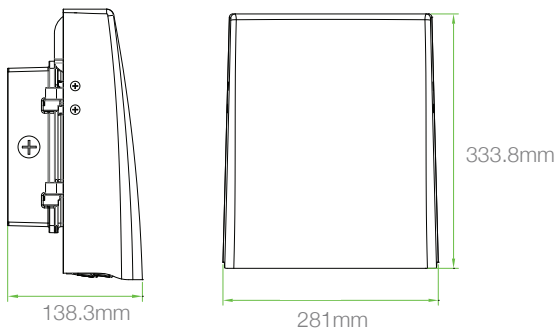

TECHNICAL DATA

LIGHT SPECIFICATIONS

Lumens	13,796
Efficacy	111.44 lm/W
CCT	4000K
Beam angle	90 x 120
CRI	83.5
Dimmable	No
Rated hours	50,000
Warranty	10-year

APPROVALS AND LISTINGS

cUL	E482965
DLC	PD2ZYW4H

DIMENSIONS

Also available in 347V

Order # AWP02-120W-40K-347V

ELECTRICAL

Wattage	120W
Voltage	120-277V
Power factor	0.93
THD	13.26%
Operating temp	-40 to 40°C

CONSTRUCTION

Housing	Aluminum, tempered glass
Finish	Multi-coat, powder
Colour	Bronze
IP rating	IP65
Weight	10.6 lbs.
Carton qty	2