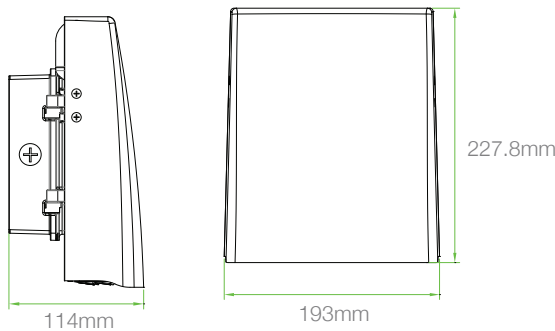

TECHNICAL DATA

LIGHT SPECIFICATIONS

Lumens	5,193
Efficacy	104.55 lm/W
CCT	4000K
Beam angle	90 x 120
CRI	83.5
Dimmable	No
Rated hours	50,000
Warranty	10-year

APPROVALS AND LISTINGS

cUL	E482965
DLC	PAS1D9W1

DIMENSIONS

Also available in 347V

Order # AWP02-50W-40K-347V

ELECTRICAL

Wattage	50W
Voltage	120-277V
Power factor	0.91
THD	13.69%
Operating temp	-40 to 40°C

CONSTRUCTION

Housing	Aluminum, tempered glass
Finish	Multi-coat, powder
Colour	Bronze
Weight	4.5 lbs.
IP rating	IP65
Carton qty	4

Center Beam Fc	Beam Width
17.0R 8.02 fc	29.9 ft 38.5 ft
34.0R 2.00 fc	59.8 ft 77.1 ft
51.0R 0.89 fc	89.7 ft 115.6 ft
68.0R 0.50 fc	119.6 ft 154.1 ft
85.0R 0.32 fc	149.5 ft 192.7 ft
102.0R 0.22 fc	179.4 ft 231.2 ft