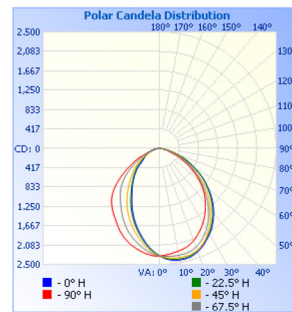

TECHNICAL DATA

LIGHT SPECIFICATIONS

Lumens	5,193
Efficacy	104.55 lm/W
CCT	4000K
Beam angle	90 x 120
CRI	83.5
Dimmable	No
Rated hours	50,000
Warranty	10-year

APPROVALS AND LISTINGS

cUL	E482965
DLC	PAS1D9W1

DIMENSIONS

Also available in 347V

Order # AWP02-50W-40K-347V

ELECTRICAL

Wattage	50W
Voltage	120-277V
Power factor	0.91
THD	13.69%
Operating temp	-40 to 40°C

CONSTRUCTION

Housing	Aluminum, tempered glass
Finish	Multi-coat, powder
Colour	Bronze
Weight	4.5 lbs.
IP rating	IP65
Carton qty	4

Center Beam Fc	Beam Width
17.0R 8.02 fc	29.9 ft 38.5 ft
34.0R 2.00 fc	59.8 ft 77.1 ft
51.0R 0.89 fc	89.7 ft 115.6 ft
68.0R 0.50 fc	119.6 ft 154.1 ft
85.0R 0.32 fc	149.5 ft 192.7 ft
102.0R 0.22 fc	179.4 ft 231.2 ft