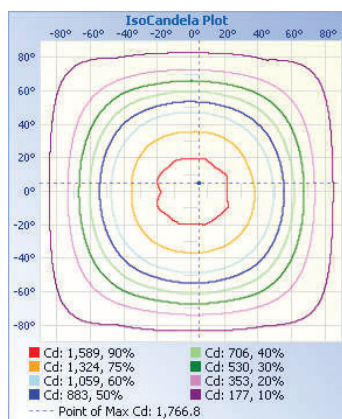

TECHNICAL DATA

LIGHT SPECIFICATIONS

Lumens	4,948 lm
Efficacy	111.67 lm/W
CCT	4000K
CRI	82.3
Beam angle	120°
Rated hours	100,000
Warranty	10-year

APPROVALS AND LISTINGS

cUL	E482965
DLC	P89F6RNW

ILLUMINANCE AT A DISTANCE

ISO CANDELA PLOT

ELECTRICAL

Wattage	45W
Voltage	120-277V
Power factor	0.92
THD	10.52 %
Operating temp	-40 to 40° C

CONSTRUCTION

Housing	Aluminum alloy
Finish	Powder-coat
Colour	White
IP rating	IP65
Weight	5.9lbs
Carton qty	4

DIMENSIONS

254x254x93 mm

10x10x3 5/8 inch