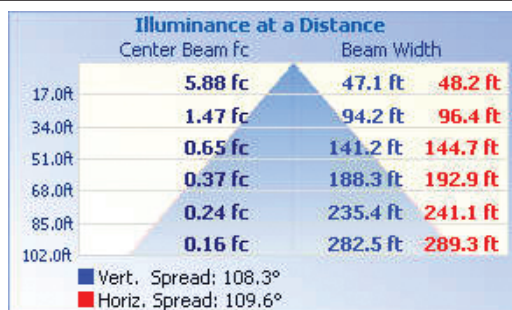

TECHNICAL DATA

LIGHT SPECIFICATIONS

Lumens	4,948 lm
Efficacy	111.67 lm/W
CCT	4000K
CRI	82.3
Beam angle	120°
Rated hours	100,000
Warranty	10-year

APPROVALS AND LISTINGS

cUL	E482965
DLC	P89F6RNW

ILLUMINANCE AT A DISTANCE

ISO CANDELA PLOT

ELECTRICAL

Wattage	45W
Voltage	120-277V
Power factor	0.92
THD	10.52 %
Operating temp	-40 to 40° C

CONSTRUCTION

Housing	Aluminum alloy
Finish	Powder-coat
Colour	White
IP rating	IP65
Weight	5.9lbs
Carton qty	4

DIMENSIONS

254x254x93 mm

10x10x3 5/8 inch