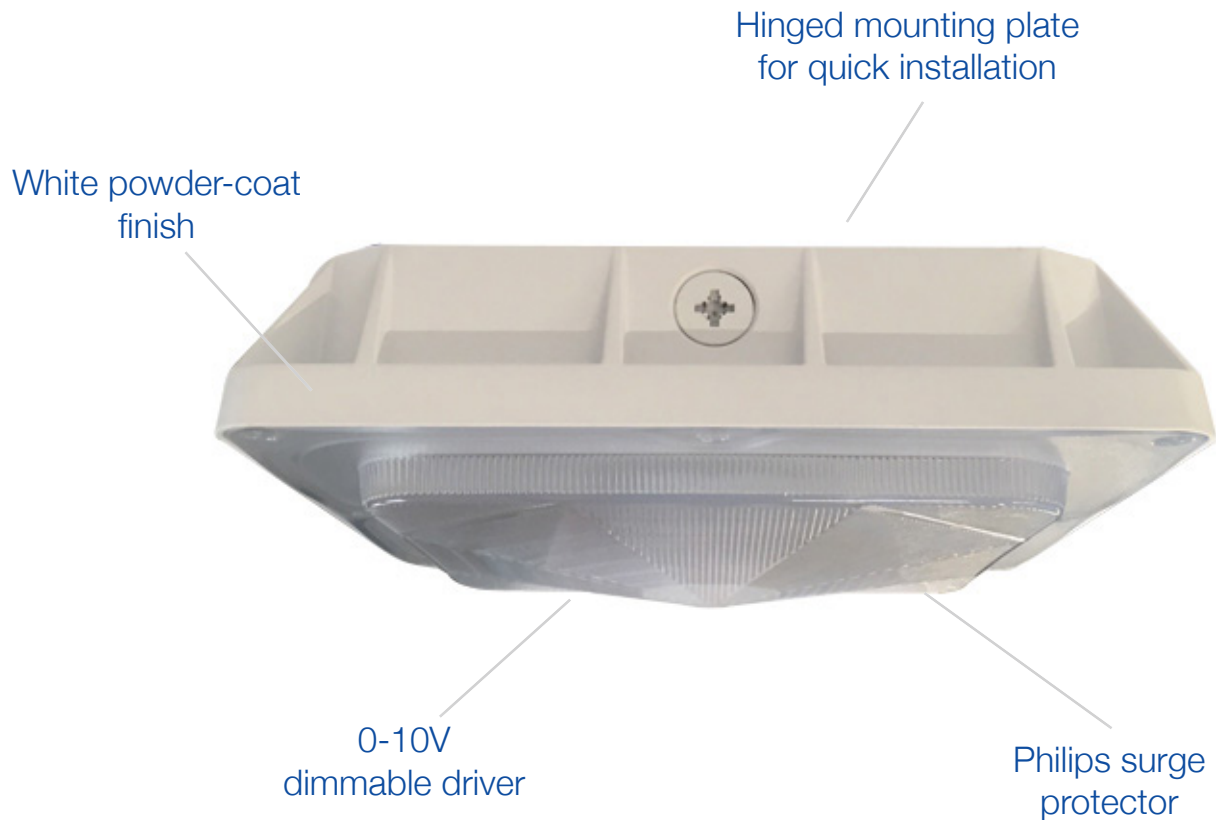

45W Canopy Light

Ideal for parking structures, welding cells, paint lines, and parts inspections
Suitable for damp/wet locations or wherever a high impact-resistant fixture is required

With motion sensor - Order # CP45W-40K-WH-MS
347V - Order # CP45W-40K-WH-347V

TECHNICAL DATA

LIGHT SPECIFICATIONS

Lumens	4,948 lm
Efficacy	111.67 lm/W
CCT	4000K
CRI	82.3
Beam angle	120°
Rated hours	100,000
Warranty	10-year

APPROVALS AND LISTINGS

cUL	E482965
DLC	P89F6RNW

ILLUMINANCE AT A DISTANCE

ISO CANDELA PLOT

ELECTRICAL

Wattage	45W
Voltage	120-277V
Power factor	0.92
THD	10.52 %
Operating temp	-40 to 40° C

CONSTRUCTION

Housing	Aluminum alloy
Finish	Powder-coat
Colour	White
IP rating	IP65
Weight	5.9lbs
Carton qty	4

DIMENSIONS

254x254x93 mm

10x10x3 5/8 inch