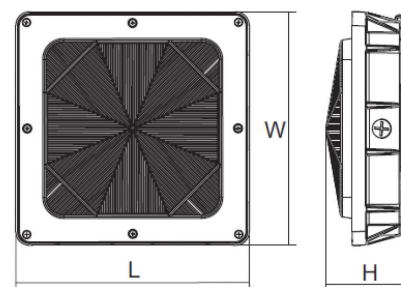

TECHNICAL DATA

LIGHT SPECIFICATIONS

Lumens	4,948 lm
Efficacy	111.67 lm/W
CCT	4000K
CRI	82.3
Beam angle	120°
Rated hours	100,000
Warranty	10-year

APPROVALS AND LISTINGS

cUL	E482965
DLC	P89F6RNW

ILLUMINANCE AT A DISTANCE

ISO CANDELA PLOT

ELECTRICAL

Wattage	45W
Voltage	120-277V
Power factor	0.92
THD	10.52 %
Operating temp	-40 to 40° C

CONSTRUCTION

Housing	Aluminum alloy
Finish	Powder-coat
Colour	White
IP rating	IP65
Weight	5.9lbs
Carton qty	4

DIMENSIONS

254x254x93 mm

10x10x3 5/8 inch