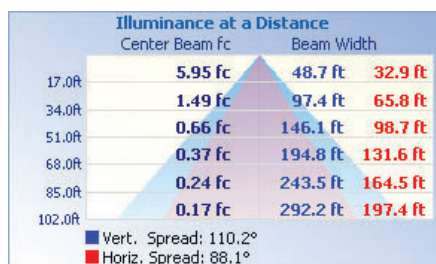

60W Contractor series Wall Pack

Semi cut-off, DLC listed

Value priced with a traditional look - Ideal for exterior security and entryway lighting

TECHNICAL DATA

LIGHT SPECIFICATIONS

Lumens	7,624
Efficacy	127.14 lm/W
CCT	4000K
CRI	84
Dimmable	Yes
Rated hours	50,000
Warranty	10-year

APPROVALS AND LISTINGS

cUL	E482965
DLC	PL51D696B7NP

ILLUMINANCE AT A DISTANCE

ELECTRICAL

Wattage	60W
Voltage	120-277V
Power factor	0.89
THD	10.36%
Operating temp	-40 to 40°C

CONSTRUCTION

Housing	Aluminum Borosilicate Glass
Finish	Multi-coat powder
Colour	White
IP rating	IP65
Weight	10.91 lbs
Carton qty	1
Carton size	430 x 295 x 290 mm

DIMENSIONS

ISOCANDELA PLOT