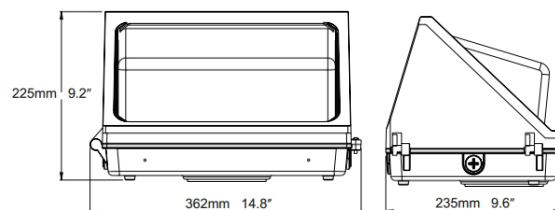

APPROVALS AND LISTINGS

cUL	E482965
DLC	PL51D696B7NP

ILLUMINANCE AT A DISTANCE

ELECTRICAL

Wattage	60W
Voltage	120-277V
Power factor	0.89
THD	10.36%
Operating temp	-40 to 40°C

CONSTRUCTION

Housing	Aluminum Borosilicate Glass
Finish	Multi-coat powder
Colour	White
IP rating	IP65
Weight	10.91 lbs
Carton qty	1
Carton size	430 x 295 x 290 mm

DIMENSIONS

ISOCANDELA PLOT