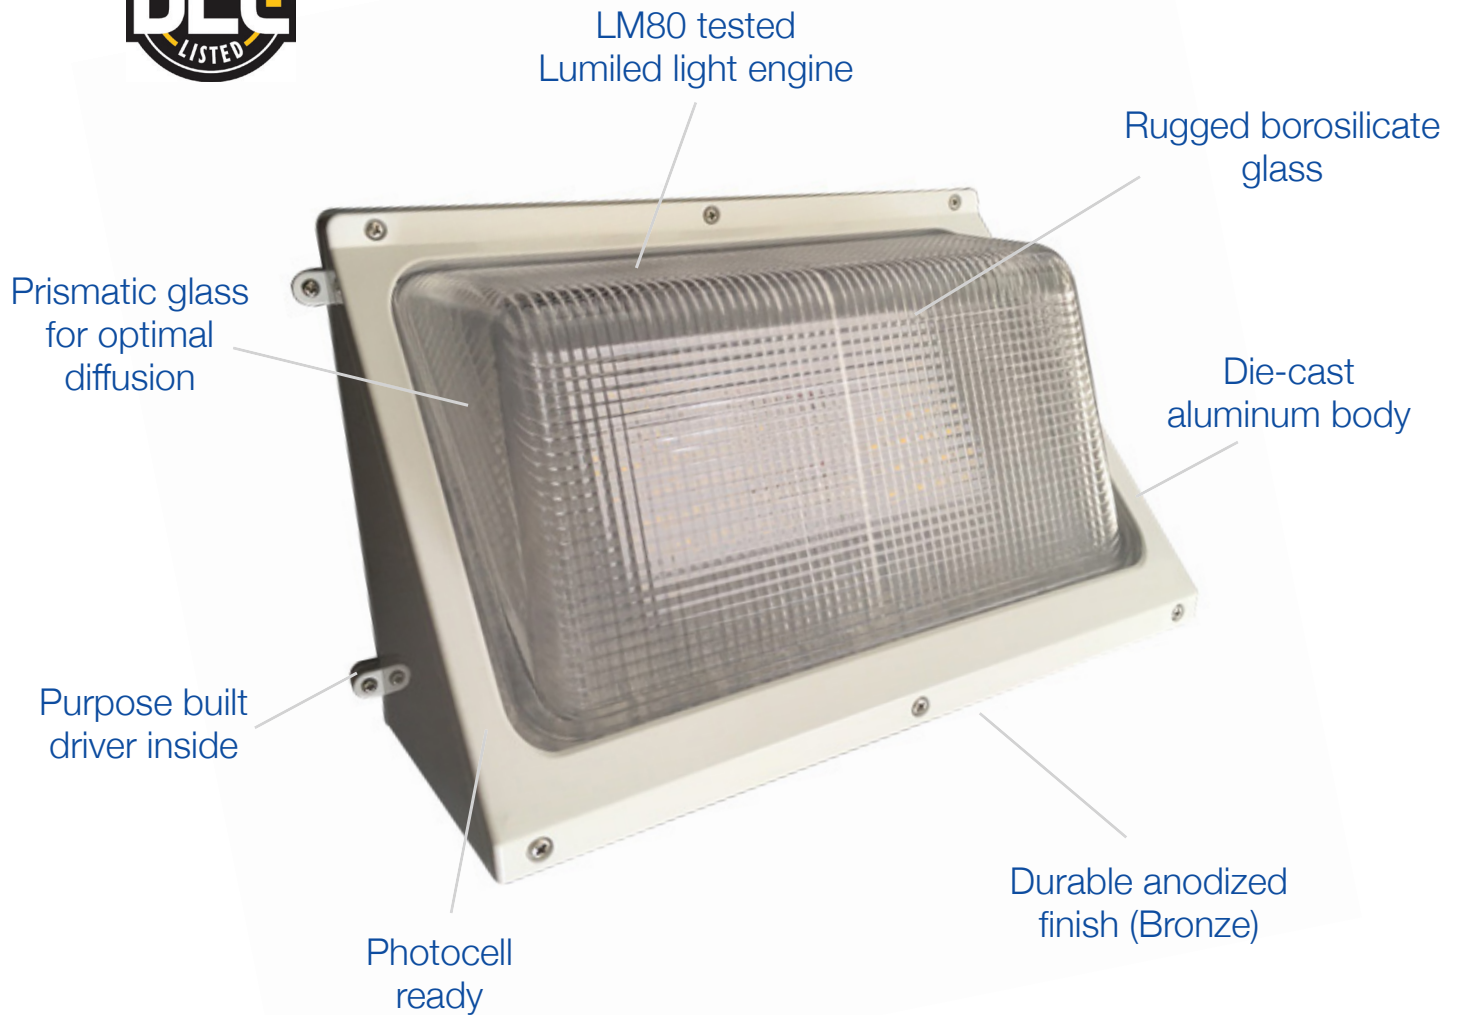

60W Contractor series Wall Pack

Semi cut-off, DLC listed

Value priced with a traditional look - Ideal for exterior security and entryway lighting

TECHNICAL DATA

LIGHT SPECIFICATIONS

Lumens	7,624
Efficacy	127.14 lm/W
CCT	4000K
CRI	84
Dimmable	Yes
Rated hours	50,000
Warranty	10-year

APPROVALS AND LISTINGS

cUL	E482965
DLC	PL51D696B7NP

ILLUMINANCE AT A DISTANCE

ELECTRICAL

Wattage	60W
Voltage	120-277V
Power factor	0.89
THD	10.36%
Operating temp	-40 to 40°C

CONSTRUCTION

Housing	Aluminum Borosilicate Glass
Finish	Multi-coat powder
Colour	White
IP rating	IP65
Weight	10.91 lbs
Carton qty	1
Carton size	430 x 295 x 290 mm