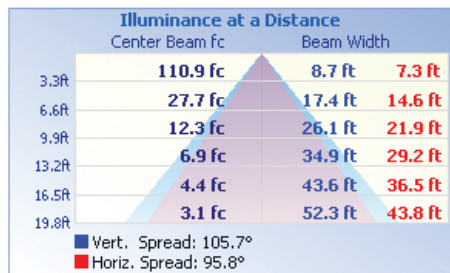

TECHNICAL DATA

LIGHT SPECIFICATIONS

Lumens	5,627 lm
Efficacy	141.65 lm/W
CCT	4000K
CRI	80
Dimmable	0-10V
Warranty	10-year

APPROVALS AND LISTINGS

cUL	E482965
DLC Premium	PLH0FFCKVJAM

ILLUMINANCE AT A DISTANCE

ELECTRICAL

Wattage	40W
Voltage	120-277V
Power factor	0.90
THD	15 %
Operating temp	-40° to 40°C

CONSTRUCTION

Housing	Aluminum / Borosilicate glass
Colour	Bronze
IP rating	IP65
Weight	8.29 lbs
Carton qty	1

DIMENSIONS

ISOCANDELA PLOT