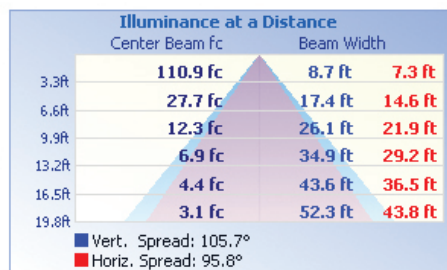

TECHNICAL DATA

LIGHT SPECIFICATIONS

Lumens	5,740 lm
Efficacy	144.48 lm/W
CCT	5000K
CRI	80
Dimmable	0-10V
Warranty	10-year

ELECTRICAL

Wattage	40W
Voltage	120-277V
Power factor	0.90
THD	15%
Operating temp	-40° to 40°C

APPROVALS AND LISTINGS

cUL	E482965
DLC Premium	PLGAIXCUYKQB

CONSTRUCTION

Housing	Aluminum / Borosilicate glass
Colour	Bronze
IP rating	IP65
Weight	8.29 lbs
Carton qty	1

ILLUMINANCE AT A DISTANCE

DIMENSIONS