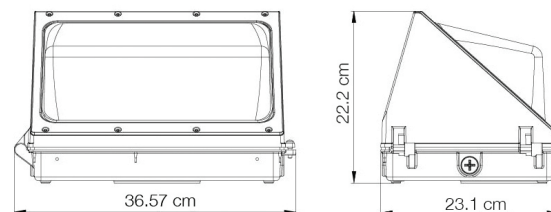

APPROVALS AND LISTINGS

cUL	E482965
DLC Premium	PLGAIXCUYKQB

CONSTRUCTION

Housing	Aluminum / Borosilicate glass
Colour	Bronze
IP rating	IP65
Weight	8.29 lbs
Carton qty	1

ILLUMINANCE AT A DISTANCE

DIMENSIONS