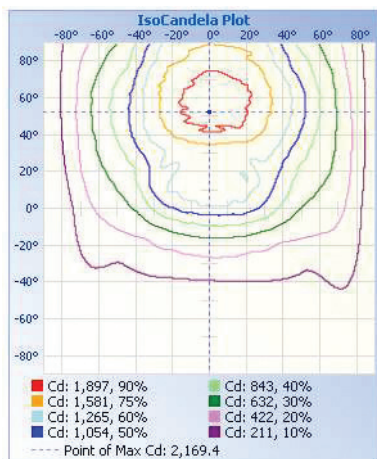

ISOCANDELA PLOT

Western Canada Warehouse: 121-1647 Broadway Street, Port Coquitlam, BC V3C 6P8 | ordersbc@csc-led.com