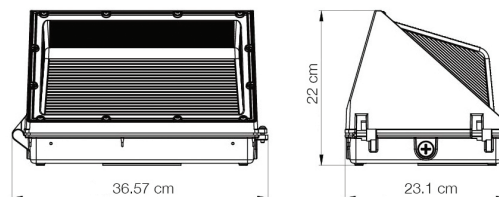

Heavy die-cast
aluminum body

TECHNICAL DATA

LIGHT SPECIFICATIONS

Lumens	17,014 lm
Efficacy	142.85 lm/W
CCT	4000K
CRI	80
Dimmable	0-10V
Warranty	10-year

APPROVALS AND LISTINGS

cUL	E482965
DLC Premium	P5FR8MQ2

ILLUMINANCE AT A DISTANCE

ELECTRICAL

Wattage	120W
Voltage	277-480V
Power factor	0.89
THD	13.07%
Operating temp	-40° to 40°C

CONSTRUCTION

Housing	Aluminum / Polycarbonate
Colour	Bronze
IP rating	IP65
Weight	8.34 lbs
Carton qty	1

DIMENSIONS

ISOCANDELA PLOT

Western Canada Warehouse: 121-1647 Broadway Street, Port Coquitlam, BC V3C 6P8 | ordersbc@csc-led.com