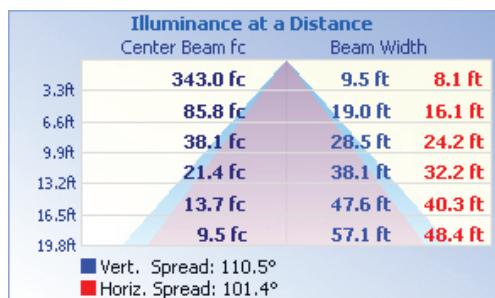

Heavy die-cast
aluminum body

TECHNICAL DATA

LIGHT SPECIFICATIONS

Lumens	17,014 lm
Efficacy	142.85 lm/W
CCT	4000K
CRI	80
Dimmable	0-10V
Warranty	10-year

APPROVALS AND LISTINGS

cUL	E482965
DLC Premium	P5FR8MQ2

ILLUMINANCE AT A DISTANCE

ELECTRICAL

Wattage	120W
Voltage	277-480V
Power factor	0.89
THD	13.07%
Operating temp	-40° to 40°C

CONSTRUCTION

Housing	Aluminum / Polycarbonate
Colour	Bronze
IP rating	IP65
Weight	8.34 lbs
Carton qty	1