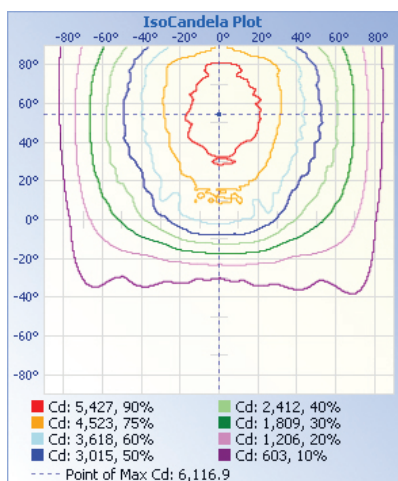

ISOCANDELA PLOT

Western Canada Warehouse: 121-1647 Broadway Street, Port Coquitlam, BC V3C 6P8 | ordersbc@csc-led.com