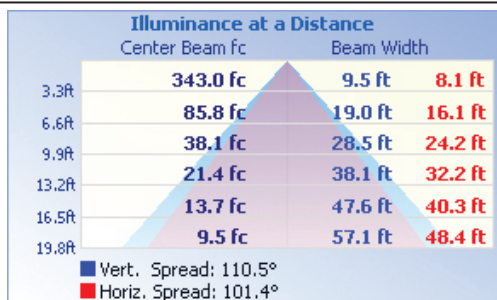

Heavy die-cast
aluminum body

TECHNICAL DATA

LIGHT SPECIFICATIONS

Lumens	17,113 lm
Efficacy	143.69 lm/W
CCT	5000K
CRI	80
Dimmable	0-10V
Warranty	10-year

APPROVALS AND LISTINGS

cUL	E482965
DLC Premium	PJDVYKPO

ILLUMINANCE AT A DISTANCE

ELECTRICAL

Wattage	120W
Voltage	277-480V
Power factor	0.89
THD	13.07%
Operating temp	-40° to 40°C

CONSTRUCTION

Housing	Aluminum / Polycarbonate
Colour	Bronze
IP rating	IP65
Weight	8.34 lbs
Carton qty	1