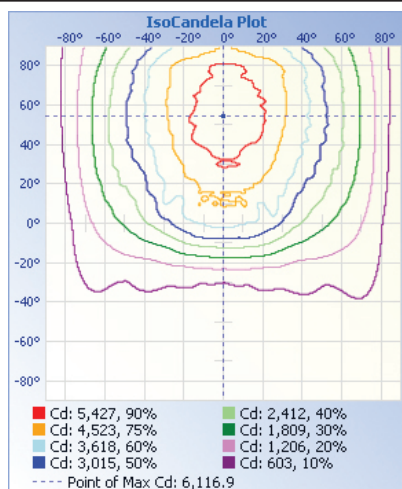

ISOCANDELA PLOT

Western Canada Warehouse: 121-1647 Broadway Street, Port Coquitlam, BC V3C 6P8 | ordersbc@csc-led.com