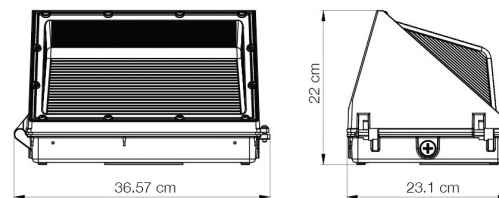

Heavy die-cast
aluminum body

TECHNICAL DATA

LIGHT SPECIFICATIONS

Lumens	17,113 lm
Efficacy	143.69 lm/W
CCT	5000K
CRI	80
Dimmable	0-10V
Warranty	10-year

APPROVALS AND LISTINGS

cUL	E482965
DLC Premium	PJDVYKPO

ILLUMINANCE AT A DISTANCE

ELECTRICAL

Wattage	120W
Voltage	277-480V
Power factor	0.89
THD	13.07%
Operating temp	-40° to 40°C

CONSTRUCTION

Housing	Aluminum / Polycarbonate
Colour	Bronze
IP rating	IP65
Weight	8.34 lbs
Carton qty	1

DIMENSIONS

ISOCANDELA PLOT

Western Canada Warehouse: 121-1647 Broadway Street, Port Coquitlam, BC V3C 6P8 | ordersbc@csc-led.com