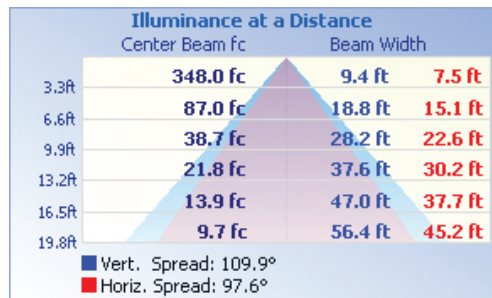

LM80 tested
Lumiled chips

Heavy die-cast
aluminum body

TECHNICAL DATA

LIGHT SPECIFICATIONS

Lumens	17,671 lm
Efficacy	146.16 lm/W
CCT	5000K
CRI	80
Dimmable	0-10V
Warranty	10-year

APPROVALS AND LISTINGS

cUL	E482965
DLC Premium	PLCXUB1R6SDE

ILLUMINANCE AT A DISTANCE

ISOCANDELA PLOT

ELECTRICAL

Wattage	120W
Voltage	120-277V
Power factor	0.90
THD	15%
Operating temp	-40° to 40°C

CONSTRUCTION

Housing	Aluminum / Polycarbonate
Colour	Bronze
IP rating	IP65
Weight	7.54 lbs
Carton qty	1

DIMENSIONS