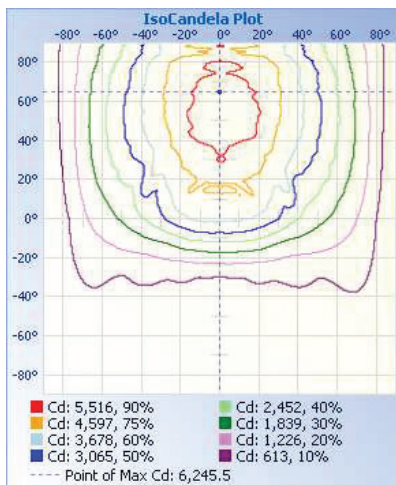

LM80 tested
Lumiled chips

Heavy die-cast
aluminum body

TECHNICAL DATA

LIGHT SPECIFICATIONS

Lumens	17,671 lm
Efficacy	146.16 lm/W
CCT	5000K
CRI	80
Dimmable	0-10V
Warranty	10-year

APPROVALS AND LISTINGS

cUL	E482965
DLC Premium	PLCXUB1R6SDE

ILLUMINANCE AT A DISTANCE

ISOCANDELA PLOT

ELECTRICAL

Wattage	120W
Voltage	120-277V
Power factor	0.90
THD	15%
Operating temp	-40° to 40°C

CONSTRUCTION

Housing	Aluminum / Polycarbonate
Colour	Bronze
IP rating	IP65
Weight	7.54 lbs
Carton qty	1

DIMENSIONS