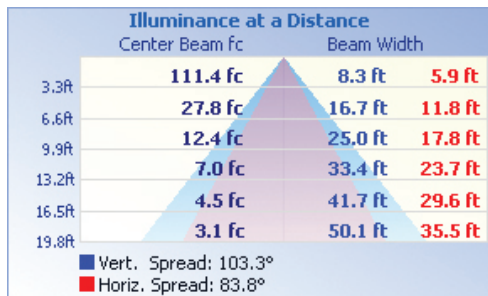

LM80 tested
Lumiled chips

Heavy die-cast
aluminum body

TECHNICAL DATA

LIGHT SPECIFICATIONS

Lumens	5,536 lm
Efficacy	140.24 lm/W
CCT	4000K
CRI	83.1
Dimmable	0-10V
Warranty	10-year

APPROVALS AND LISTINGS

cUL	E482965
DLC Premium	PLRSNSLZPNZY

ILLUMINANCE AT A DISTANCE

ISOCANDELA PLOT

ELECTRICAL

Wattage	40W
Voltage	120-277V
Power factor	0.95
THD	8.97%
Operating temp	-40° to 40°C

CONSTRUCTION

Housing	Aluminum / Polycarbonate
Colour	Bronze
IP rating	IP65
Weight	5.86 lbs
Carton qty	1

DIMENSIONS