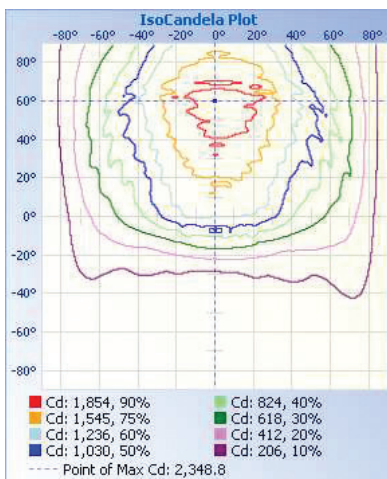

LM80 tested
Lumiled chips

Heavy die-cast
aluminum body

TECHNICAL DATA

LIGHT SPECIFICATIONS

Lumens	5,536 lm
Efficacy	140.24 lm/W
CCT	4000K
CRI	83.1
Dimmable	0-10V
Warranty	10-year

APPROVALS AND LISTINGS

cUL	E482965
DLC Premium	PLRSNSLZPNZY

ILLUMINANCE AT A DISTANCE

ISOCANDELA PLOT

ELECTRICAL

Wattage	40W
Voltage	120-277V
Power factor	0.95
THD	8.97%
Operating temp	-40° to 40°C

CONSTRUCTION

Housing	Aluminum / Polycarbonate
Colour	Bronze
IP rating	IP65
Weight	5.86 lbs
Carton qty	1

DIMENSIONS