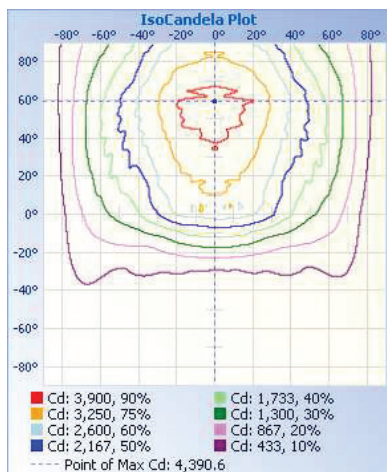

LM80 tested
Lumiled chips

Heavy die-cast
aluminum body

TECHNICAL DATA

LIGHT SPECIFICATIONS

Lumens	11,159 lm
Efficacy	139.73 lm/W
CCT	4000K
CRI	82.8
Dimmable	0-10V
Warranty	10-year

APPROVALS AND LISTINGS

cUL	E482965
DLC Premium	PLGUG5218POC

ILLUMINANCE AT A DISTANCE

ISOCANDELA PLOT

ELECTRICAL

Wattage	80W
Voltage	120-277V
Power factor	0.97
THD	10.54%
Operating temp	-40° to 40°C

CONSTRUCTION

Housing	Aluminum / Polycarbonate
Colour	Bronze
IP rating	IP65
Weight	6.44 lbs
Carton qty	1

DIMENSIONS