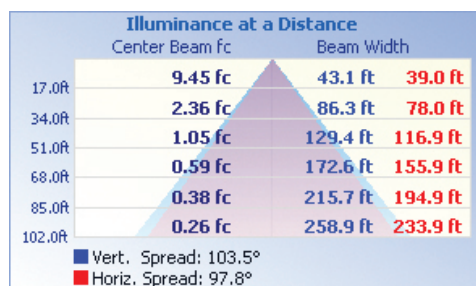

LM80 tested
Lumiled chips

Heavy die-cast
aluminum body

TECHNICAL DATA

LIGHT SPECIFICATIONS

Lumens	11,159 lm
Efficacy	139.73 lm/W
CCT	4000K
CRI	82.8
Dimmable	0-10V
Warranty	10-year

APPROVALS AND LISTINGS

cUL	E482965
DLC Premium	PLGUG5218POC

ILLUMINANCE AT A DISTANCE

ISOCANDELA PLOT

ELECTRICAL

Wattage	80W
Voltage	120-277V
Power factor	0.97
THD	10.54%
Operating temp	-40° to 40°C

CONSTRUCTION

Housing	Aluminum / Polycarbonate
Colour	Bronze
IP rating	IP65
Weight	6.44 lbs
Carton qty	1

DIMENSIONS