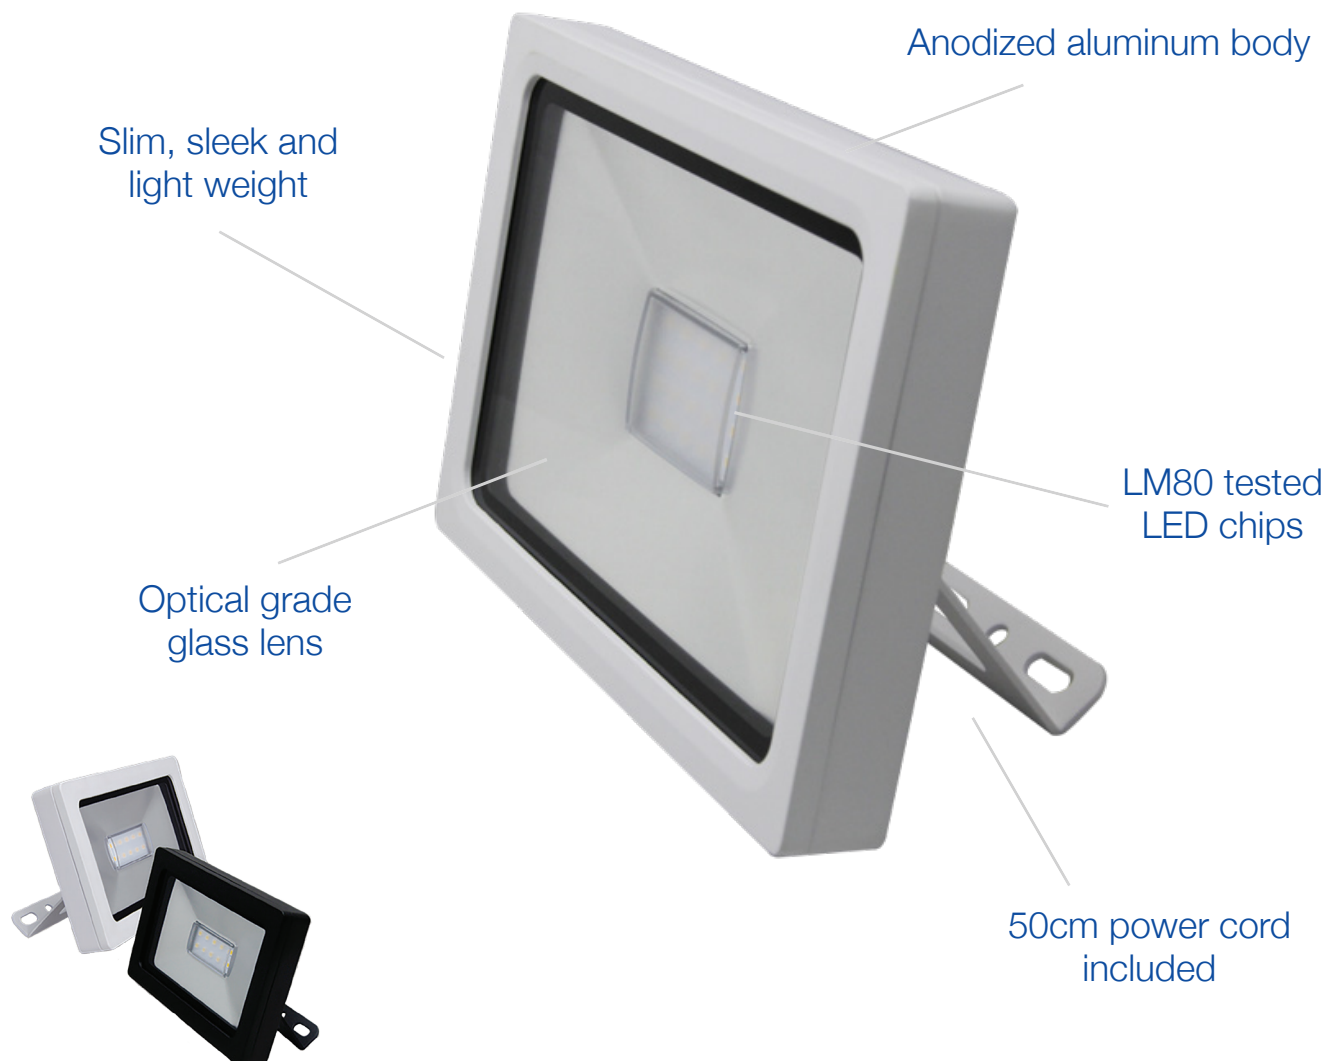

# 20W Streamline Flood Light

**streamline**  
designer flood light series

Ideal for landscape lighting, architectural flood lighting, and interior wall washing

### LIGHT SPECIFICATIONS

Lumens	2,370 lm
Efficacy	109.3 lm/W
CCT	4,000K
Beam angle	110°
CRI	82.8
Rated hours	35,000
Warranty	10-year