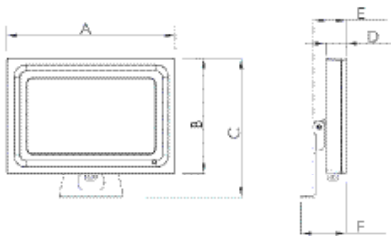

30W Streamline Flood Light

streamline
designer flood light series

Ideal for landscape lighting, architectural flood lighting, and interior wall washing

TECHNICAL DATA

LIGHT SPECIFICATIONS

Lumens	3,399 lm
Efficacy	119.86 lm/W
CCT	4,000K
Beam angle	110°
CRI	82.3
Rated hours	35,000
Warranty	10-year

ELECTRICAL

Wattage	30W
Voltage	120-277V
Power factor	0.89
THD	14.06%
Operating temp	-20° to 40°C

APPROVALS AND LISTINGS

cUL	E482965
DLC	PJSKP6VN

CONSTRUCTION

Housing	Die-cast aluminum
Finish	Powder coat
Colour	Black
IP rating	IP65
Weight	3.08 lbs
Carton qty	10

DIMENSIONS

FL02-30W

Unit: mm | Tolerance: ± 1 mm

A: 240 B: 185
 C: 200 D: 29.5
 E: 47 F: 65
 G: 48 H: 17
 I: 7 J: Ø 7

50cm cable included.

NOTES

50cm cable included

DISTRIBUTION CURVE FLUX/TEMP