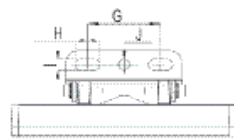

ELECTRICAL

Wattage	30W
Voltage	120-277V
Power factor	0.89
THD	14.06%
Operating temp	-20° to 40°C

APPROVALS AND LISTINGS

cUL	E482965
DLC	PJSKP6VN

CONSTRUCTION

Housing	Die-cast aluminum
Finish	Powder coat
Colour	Black
IP rating	IP65
Weight	3.08 lbs
Carton qty	10

DIMENSIONS

FL02-30W

Unit: mm | Tolerance: ± 1 mm

A: 240 B: 185
 C: 200 D: 29.5
 E: 47 F: 65
 G: 48 H: 17
 I: 7 J: Ø 7

50cm cable included.

NOTES

50cm cable included

DISTRIBUTION CURVE FLUX/TEMP