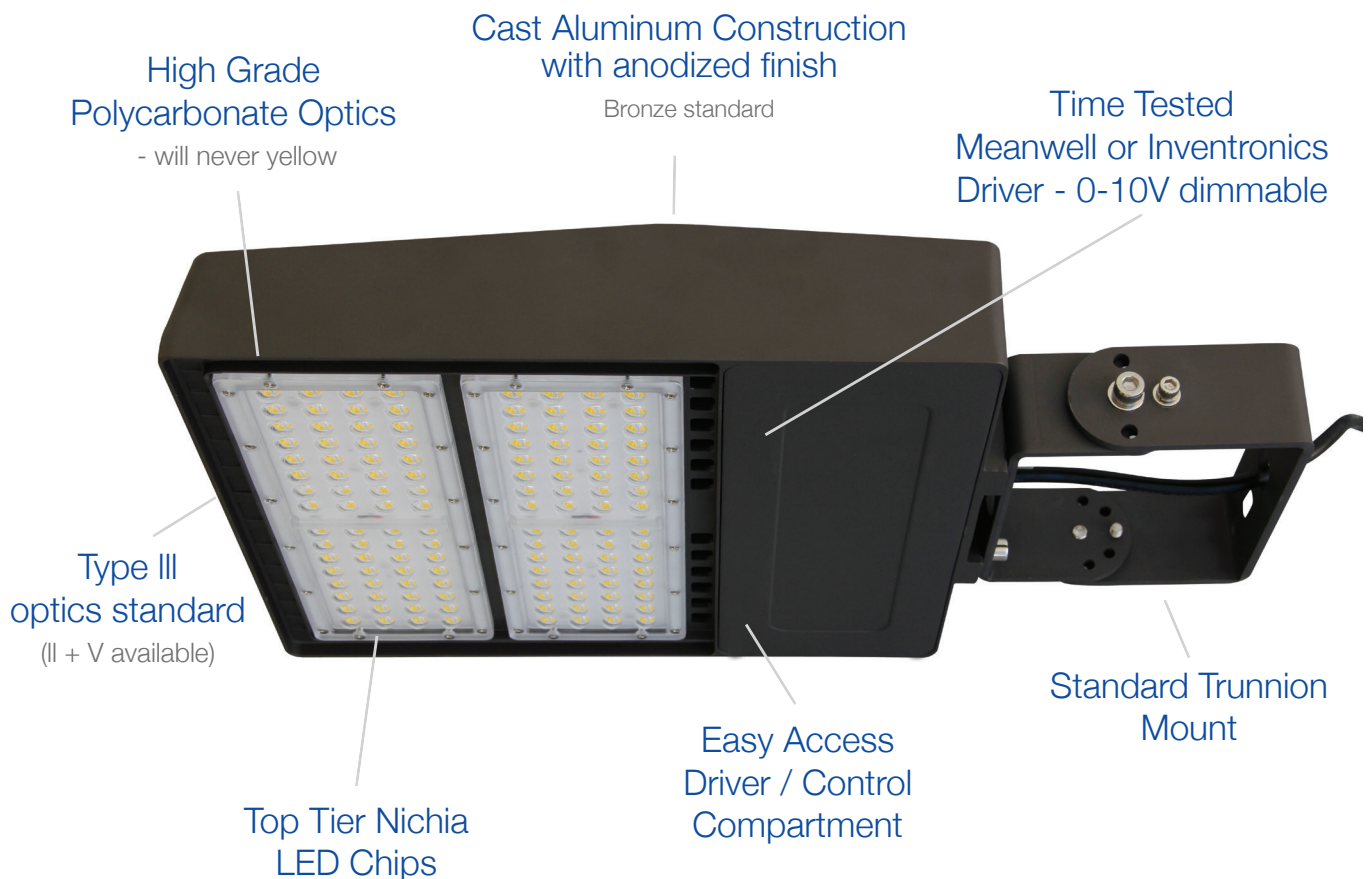

240W

**AREA / FLOOD LIGHT**

Ideal for outdoor applications such as parking lots, construction sites, storage and rail yards, industrial locations, marinas, billboard/sign illumination, and more

**121+ LM/W**

Quick Change Mounting Options (additional cost):  
Slip Fitter, Round Pole Arm, or Square Pole Arm