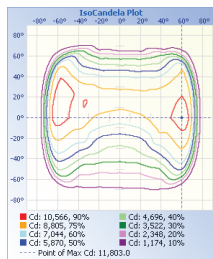

ISOCANDELA PLOT

ILLUMINANCE AT A DISTANCE

	Center Beam fc	Beam Width	
17.0ft	26.8 fc	44.0 ft	102.9 ft
34.0ft	6.69 fc	88.1 ft	205.7 ft
51.0ft	2.97 fc	132.1 ft	308.6 ft
68.0ft	1.67 fc	176.1 ft	411.4 ft
85.0ft	1.07 fc	220.1 ft	514.3 ft
102.0ft	0.74 fc	264.2 ft	617.1 ft

■ Vert. Spread: 104.6°
■ Horiz. Spread: 143.4°

ELECTRICAL

Wattage	240W
Voltage	100-277V
Power factor	0.94
THD	5.34%
Operating temp	-40 to 40° C

CONSTRUCTION

Housing	Die cast aluminum
Finish	Anodized finish
Colour	Bronze
IP rating	IP65
Weight	15.44 lbs
Carton qty	1

MOUNTING OPTIONS

Complete with Standard Trunnion Mount
Product #: FL03-240W-40K

Optional Adjustable Slip Fit Mount
Product #: FL03-TA
(Available at an additional cost)

Optional Round Pole Arm Mount
Product #: FL03-TB
(Available at an additional cost)

Optional Square Pole Arm Mount
Product #: FL03-TC
(Available at an additional cost)

Photocell sensor available
Product #: FL03-PC
(Available at an additional cost)