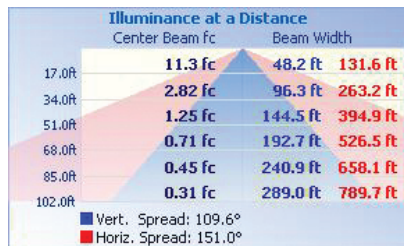

FL04-SF

Visor

FL04-SHIELD-SM

Photocell

FLPC-HV

TECHNICAL DATA

LIGHT SPECIFICATIONS

Lumens	12,504 lm
Efficacy	124.8 lm/W
CCT	4000K
CRI	73
L70 Life	54,000
Dimmable	0-10V
Warranty	10-year

APPROVALS AND LISTINGS

cUL	E482965
DLC	PLK6FKFSD6TR

ILLUMINANCE AT A DISTANCE

ELECTRICAL

Wattage	100W
Voltage	277-480V
Power factor	0.93
THD	10.61%
Operating temp	-40 to 40°C

CONSTRUCTION

Housing	Aluminum alloy
Finish	Polyester powder coat
Colour	Bronze
IP rating	IP65
EPA rating	45° - 1.13 ft² Horizontal - 0.8 ft² Vertical - 1.6 ft²
Weight	10.58 lbs
Carton qty	1

DIMENSIONS

ISOCANDELA PLOT