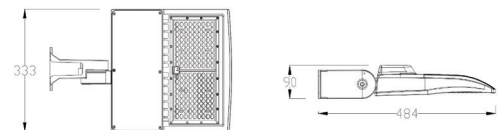

APPROVALS AND LISTINGS

cUL	E482965
DLC	PLK6FKFSD6TR

ILLUMINANCE AT A DISTANCE

ELECTRICAL

Wattage	100W
Voltage	277-480V
Power factor	0.93
THD	10.61%
Operating temp	-40 to 40°C

CONSTRUCTION

Housing	Aluminum alloy
Finish	Polyester powder coat
Colour	Bronze
IP rating	IP65
EPA rating	45° - 1.13 ft² Horizontal - 0.8 ft² Vertical - 1.6 ft²
Weight	10.58 lbs
Carton qty	1

DIMENSIONS

ISOCANDELA PLOT