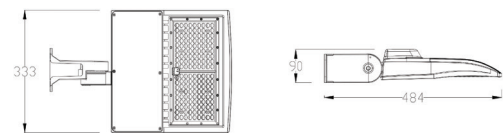

APPROVALS AND LISTINGS

cUL	E482965
DLC	PL0QB83VSVYT

ILLUMINANCE AT A DISTANCE

ELECTRICAL

Wattage	100W
Voltage	120-277V
Power factor	0.90
THD	15%
Operating temp	-40 to 40°C

CONSTRUCTION

Housing	Aluminum alloy
Finish	Polyester powder coat
Colour	Bronze
IP rating	IP65
EPA rating	45° - 1.13 ft² Horizontal - 0.8 ft² Vertical - 1.6 ft²
Weight	10.58 lbs
Carton qty	1

DIMENSIONS

ISOCANDELA PLOT

Western Canada Warehouse: 121-1647 Broadway Street, Port Coquitlam, BC V3C 6P8 | ordersbc@csc-led.com