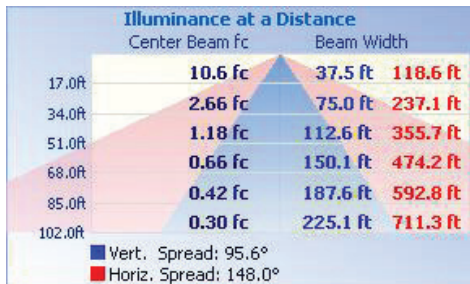

Visor

FL04-SHIELD-SM

Motion Sensor or Photocell

FL04-MMS-KIT

FLPC-LV

TECHNICAL DATA

LIGHT SPECIFICATIONS

Lumens	12,901 lm
Efficacy	127.6 lm/W
CCT	5000K
CRI	70
L70 Life	54,000
Dimmable	0-10V
Warranty	10-year

APPROVALS AND LISTINGS

cUL	E482965
DLC	PL0QB83VSVYT

ILLUMINANCE AT A DISTANCE

ELECTRICAL

Wattage	100W
Voltage	120-277V
Power factor	0.90
THD	15%
Operating temp	-40 to 40°C

CONSTRUCTION

Housing	Aluminum alloy
Finish	Polyester powder coat
Colour	Bronze
IP rating	IP65
EPA rating	45° - 1.13 ft² Horizontal - 0.8 ft² Vertical - 1.6 ft²
Weight	10.58 lbs
Carton qty	1