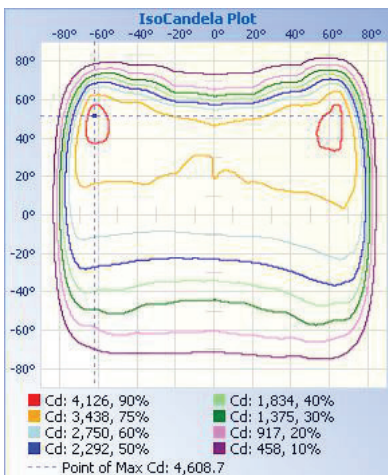

ISOCANDELA PLOT

Western Canada Warehouse: 121-1647 Broadway Street, Port Coquitlam, BC V3C 6P8 | ordersbc@csc-led.com