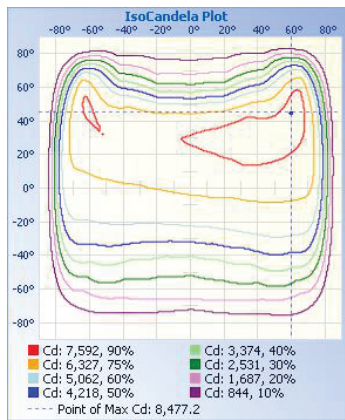

TECHNICAL DATA

LIGHT SPECIFICATIONS

Lumens	25,611 lm
Efficacy	127.49 lm/W
CCT	4000K
CRI	73
L70 life	54,000
Dimmable	0-10V
Warranty	10-year

APPROVALS AND LISTINGS

cUL	E482965
DLC	PLET21923F7Z

ILLUMINANCE AT A DISTANCE

Illuminance at a Distance			
	Center Beam fc	Beam Width	
17.0ft	22.6 fc	49.8 ft	143.4 ft
34.0ft	5.66 fc	99.7 ft	286.7 ft
51.0ft	2.52 fc	149.5 ft	430.1 ft
68.0ft	1.42 fc	199.3 ft	573.5 ft
85.0ft	0.91 fc	249.2 ft	716.8 ft
102.0ft	0.63 fc	299.0 ft	860.2 ft

■ Vert. Spread: 111.4°
■ Horiz. Spread: 153.3°

ISOCANDELA PLOT