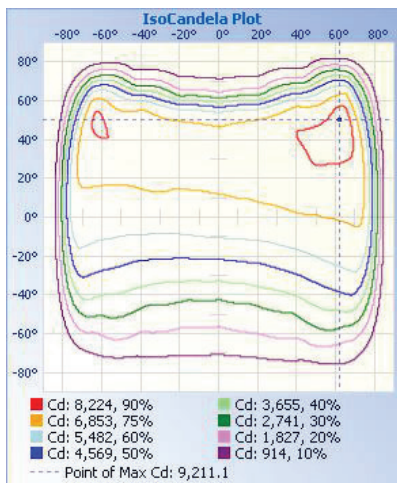

LIGHT SPECIFICATIONS

Lumens	25,595 lm
Efficacy	125.06 lm/W
CCT	4000K
CRI	70
L70 Life	54,000
Dimmable	0-10V
Warranty	10-year

APPROVALS AND LISTINGS

cUL	E482965
DLC	PLSXE0B18ITQ

ILLUMINANCE AT A DISTANCE

	Center Beam fc	Beam Width	
17.0ft	21.6 fc	47.9 ft	119.1 ft
34.0ft	5.40 fc	95.8 ft	238.3 ft
51.0ft	2.40 fc	143.6 ft	357.4 ft
68.0ft	1.35 fc	191.5 ft	476.5 ft
85.0ft	0.86 fc	239.4 ft	595.7 ft
102.0ft	0.60 fc	287.3 ft	714.8 ft

■ Vert. Spread: 109.2°
■ Horiz. Spread: 148.1°

ISOCANDELA PLOT

ELECTRICAL

Wattage	200W
Voltage	120-277V
Power factor	0.90
THD	15%
Operating temp	-40 to 40°C

CONSTRUCTION

Housing	Aluminum alloy
Finish	Polyester powder coat
Colour	Bronze
IP rating	IP65
EPA rating	45° - 1.75 ft ² Horizontal - 1.1 ft ² Vertical - 2.3 ft ²
Weight	15.43 lbs
Carton qty	1

DIMENSIONS