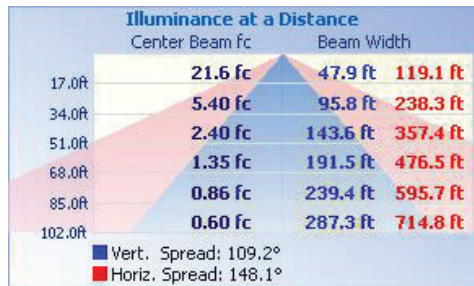

Lumens	25,979 lm
Efficacy	126.84 lm/W
CCT	5000K
CRI	70
L70 Life	54,000
Dimmable	0-10V
Warranty	10-year

APPROVALS AND LISTINGS

cUL	E482965
DLC	PLY7XZ1QP1L6

ILLUMINANCE AT A DISTANCE

ISOCANDELA PLOT

ELECTRICAL

Wattage	200W
Voltage	120-277V
Power factor	0.90
THD	15%
Operating temp	-40 to 40°C

CONSTRUCTION

Housing	Aluminum alloy
Finish	Polyester powder coat
Colour	White
IP rating	IP65
EPA rating	45° - 1.75 ft ² Horizontal - 1.1 ft ² Vertical - 2.3 ft ²
Weight	15.43 lbs
Carton qty	1