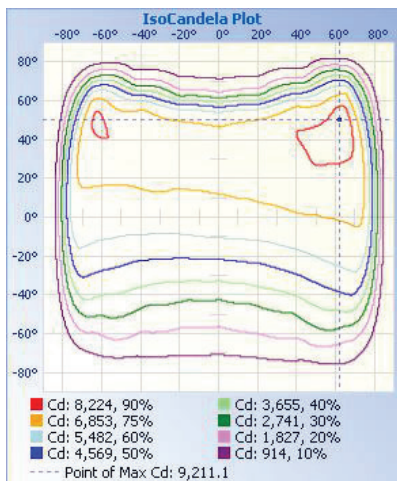

Lumens	25,979 lm
Efficacy	126.84 lm/W
CCT	5000K
CRI	70
L70 Life	54,000
Dimmable	0-10V
Warranty	10-year

APPROVALS AND LISTINGS

cUL	E482965
DLC	PLY7XZ1QP1L6

ILLUMINANCE AT A DISTANCE

ISOCANDELA PLOT

ELECTRICAL

Wattage	200W
Voltage	120-277V
Power factor	0.90
THD	15%
Operating temp	-40 to 40°C

CONSTRUCTION

Housing	Aluminum alloy
Finish	Polyester powder coat
Colour	White
IP rating	IP65
EPA rating	45° - 1.75 ft ² Horizontal - 1.1 ft ² Vertical - 2.3 ft ²
Weight	15.43 lbs
Carton qty	1

DIMENSIONS