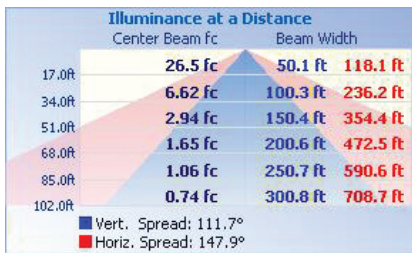

Lumens	31,053 lm
Efficacy	130.36 lm/W
CCT	4000K
CRI	72.9
L70 Life	54,000
Dimmable	0-10V
Warranty	10-year

APPROVALS AND LISTINGS

cUL	E482965
DLC	PL16V6ICQM0V

ILLUMINANCE AT A DISTANCE

ISOCANDELA PLOT

ELECTRICAL

Wattage	240W
Voltage	277-480V
Power factor	0.93
THD	11.03%
Operating temp	-40 to 40°C

CONSTRUCTION

Housing	Aluminum alloy
Finish	Polyester powder coat
Colour	Bronze
IP rating	IP65
EPA rating	45° - 1.75 ft² Horizontal - 1.1 ft² Vertical - 2.3 ft²
Weight	15.87 lbs
Carton qty	1