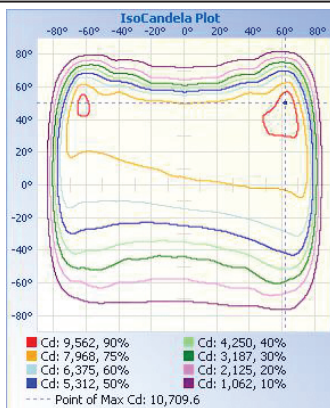

Lumens	31,053 lm
Efficacy	130.36 lm/W
CCT	4000K
CRI	72.9
L70 Life	54,000
Dimmable	0-10V
Warranty	10-year

APPROVALS AND LISTINGS

cUL	E482965
DLC	PL16V6ICQM0V

ILLUMINANCE AT A DISTANCE

ISOCANDELA PLOT

ELECTRICAL

Wattage	240W
Voltage	277-480V
Power factor	0.93
THD	11.03%
Operating temp	-40 to 40°C

CONSTRUCTION

Housing	Aluminum alloy
Finish	Polyester powder coat
Colour	Bronze
IP rating	IP65
EPA rating	45° - 1.75 ft² Horizontal - 1.1 ft² Vertical - 2.3 ft²
Weight	15.87 lbs
Carton qty	1

DIMENSIONS